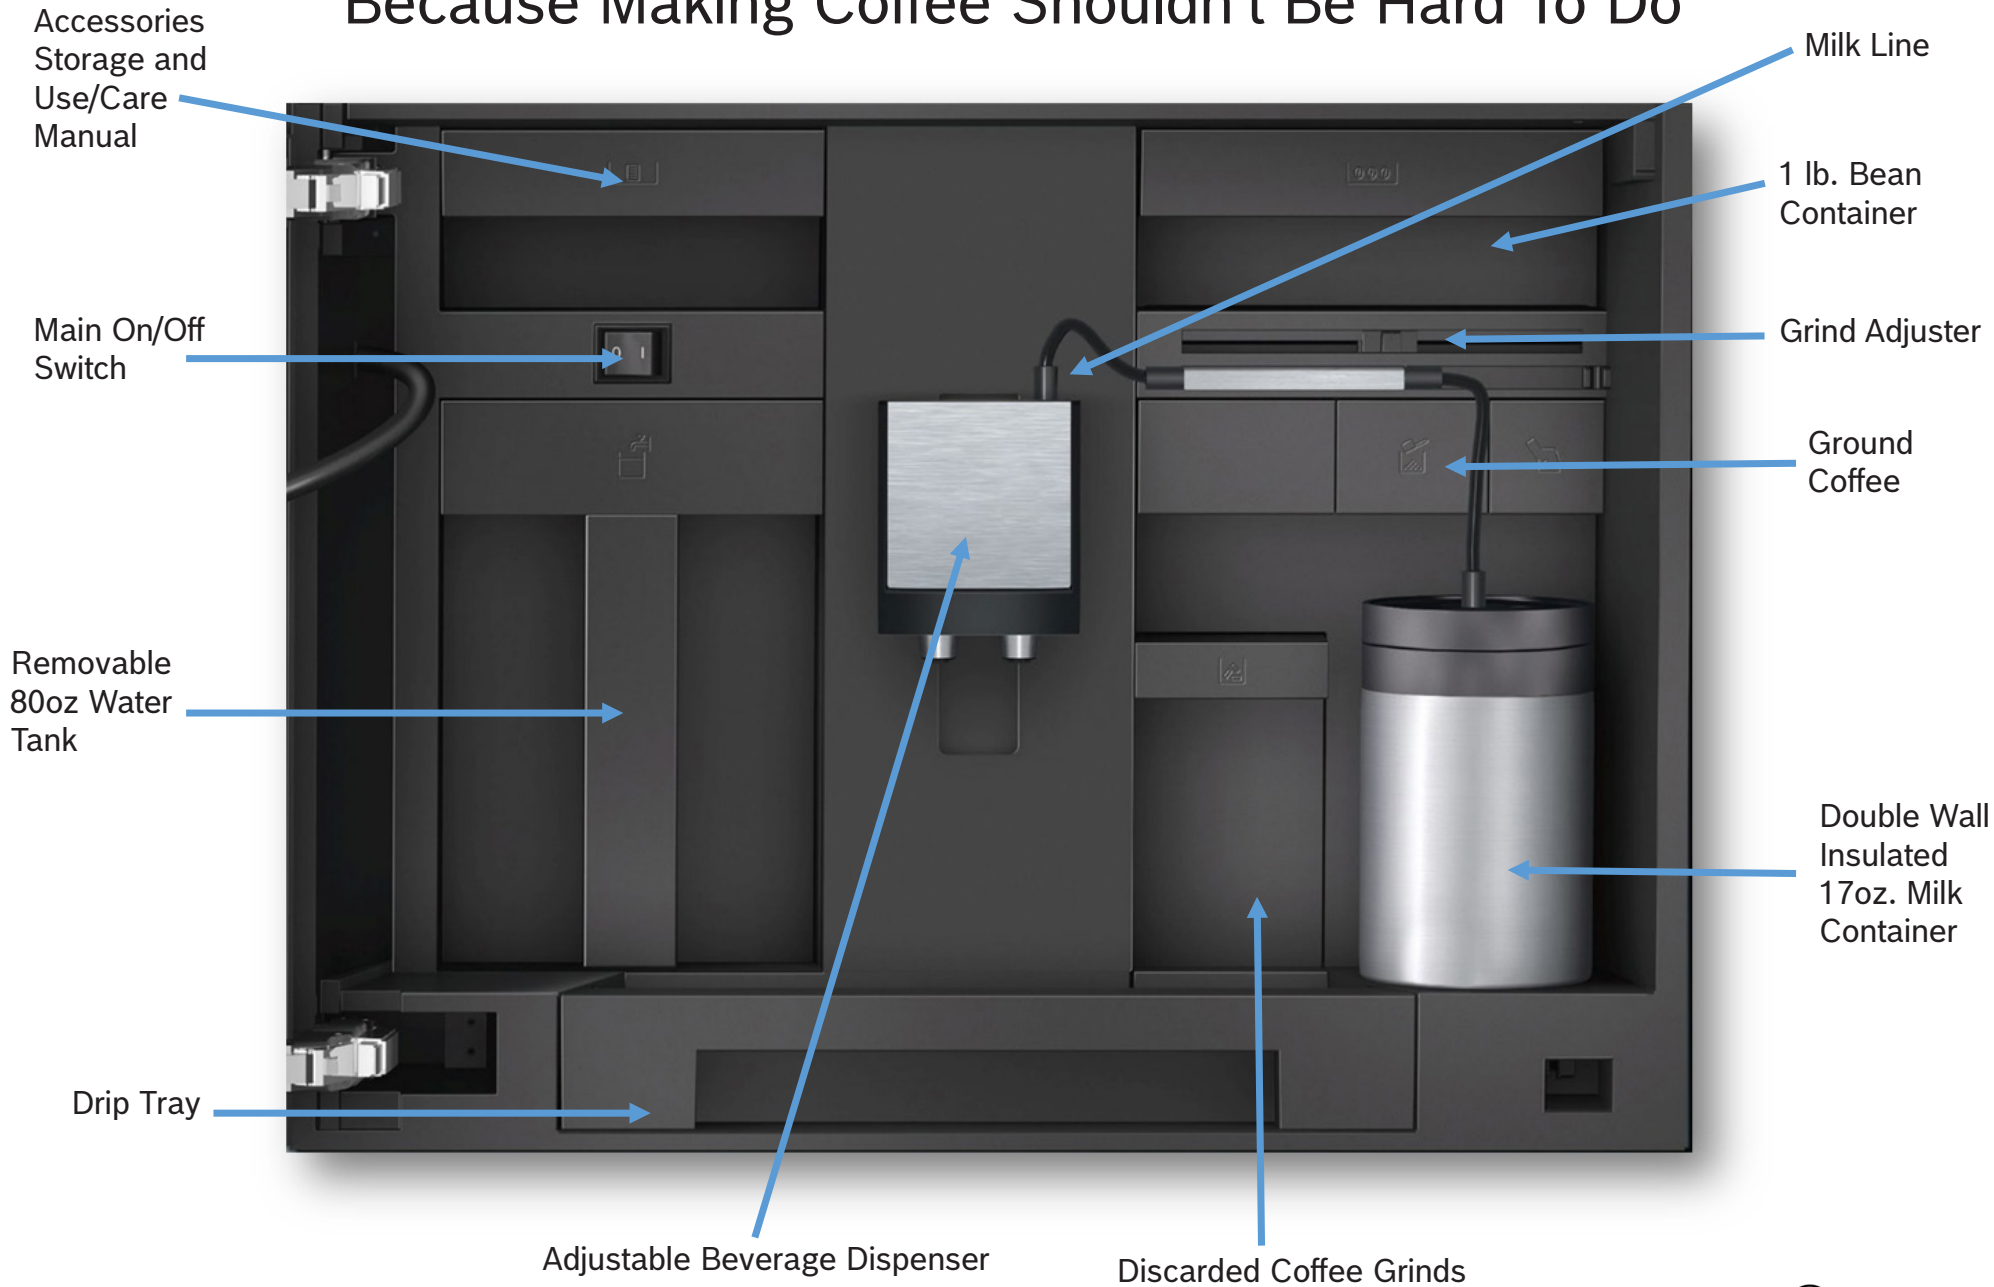

Handwash Only: Drip tray, water tank, milk canister, brewing system, and bean container

Clean milk system

Internal View of Bosch Coffee

Because Making Coffee Shouldn't Be Hard To Do

Home Connect®

800 Series FAEMs and Built-In Coffee Only