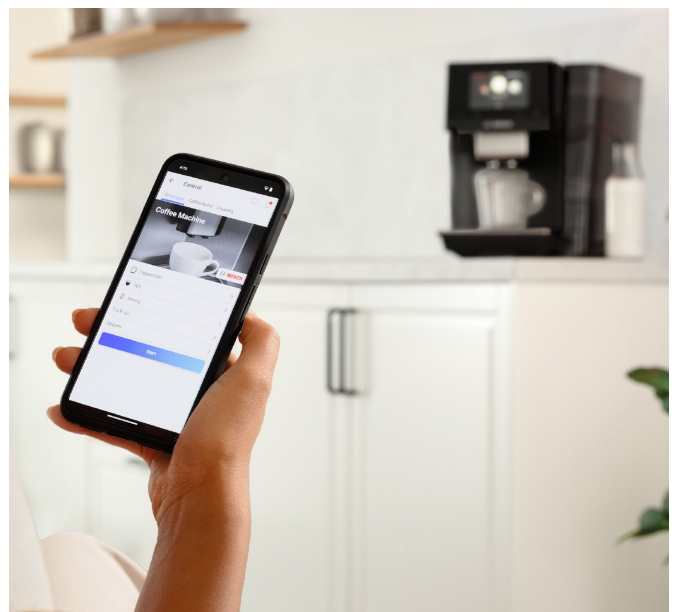

Compatibility

Home Connect® is available on all 3 models of the 800 series FAEM and the Built-In Coffee Machine.

CoffeeWorld

Explore an assortment of beverages from around the world like a Café Cortado from Spain or a Red Eye from Australia! All customizable from your smartphone or tablet.

Playlist

Similar to a music playlist! Create a list of up to 20 customized drinks to send to the appliance to brew in order.

CoffeeWorld+

Discover delicious coffee recipes that you can make with your appliance and just add a few simple ingredients!

Videos & Tips

Filled with use & care videos and tips to get the most out of the machine. Great educational information about sourcing coffee beans and different types of drinks.

Notifications

- Empty drip trays
- Low water level
- Refill coffee beans
- Remove milk canister
- Cleaning required

Coffee Talk

A Mini Glossary of Bosch Coffee Terms

Active Select Display: the user interface for the 800 series FAEM

Aroma Select: the ability to select your drink's aroma. Choose mild, balanced or distinctive