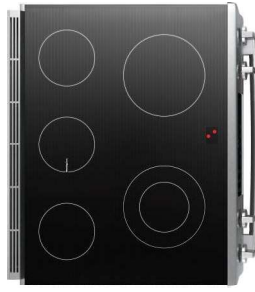

Slide-in Ranges

Electric Ranges

Induction Ranges

800 Series

HEI8056U – SS
HEI8046U – BSS

- 4.6 ft³ oven capacity
- True convection
- 11 Cooking modes
- 4 Elements (1 dual ring)
- 1 Warming element
- 3 Standard oven racks
- 40 amp