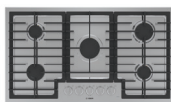

Step Up Chart

500 Series

- 16K max BTU power burner
- High efficiency burners
- OptiSim® simmer burner (exclude 24" model)
- Single burner "on" indicator light
- Continuous cast iron grates
- Stainless color metal knobs
- Easier to clean stainless steel maintop
- Flame Safe Safety Device
- LP conversion kit included

NGM5659UC
36"