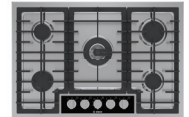

NGM5659UC
36"

NGM5059UC
30"

NGM5453UC
24"

800 Series FlameSelect

- + 17K max BTU dual flame power burner
- + FlameSelect® technology
- + Knob illumination
- + Dishwasher-safe grates
- + Residual heat indicators

NGM8659UC
36"

NGM8059UC
30"

NGM8049UC
Black Stainless Steel
30"

Benchmark® Series FlameSelect

- ++ 18K max BTU dual flame power burner
- ++ Sleek black glass control panel
- ++ 7 segment LED digital display

NGMP659UC
36"

NGMP059UC
30"

NGMP677UC
Glass
36"

NGMP077UC
Glass
30"

Key Features

FlameSelect® – a better way to cook on gas

Nine precise power levels deliver accurate flame height at each level every time for consistent, repeatable results. There's no more need to check the flame height.

Dual-Flame Power Burner

The dual-flame power burner has 2 rings for low and high flame settings so you can go from simmer to sear with ease. Levels 1-3 use the inner ring, and 4-9 use both rings for maximum heat.