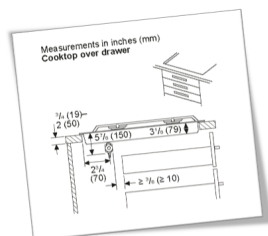

Cooktops with a **LOW PROFILE** maintop now have a built in **HEAT SHIELD**.

These cooktops can be installed over an open drawer or cabinet without any additional requirements.

Current Promotions

BOSCH

4/25-6/5: Free Installation on select Bosch Appliances