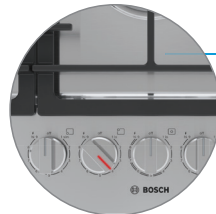

NGMP659UC
36"

NGMP059UC
30"

NGMP677UC
Glass
36"

NGMP077UC
Glass
30"

Key Features

FlameSelect® – a better way to cook on gas

Nine precise power levels deliver accurate flame height at each level every time for consistent, repeatable results. There's no more need to check the flame height.

Dual-Flame Power Burner

The dual-flame power burner has 2 rings for low and high flame settings so you can go from simmer to sear with ease. Levels 1-3 use the inner ring, and 4-9 use both rings for maximum heat.

Easy to clean surface

Available in grey tempered glass or stainless steel with rounded edges, the low profile cooking surface is sleek and easy to clean.

Flame Safe safety mechanism

For added safety and peace of mind, the gas valve closes if the flame hasn't heated the burner. If the flame goes out, the gas is automatically shut off.