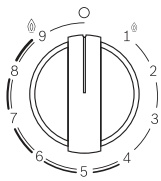

No need to check flame height because it's now consistent each time.

Scan to learn more

Power Level 1-2 Simmer

Great for melting chocolate

Power Level 3 Medium Low

Great for setting custard

Power Level 4 Medium