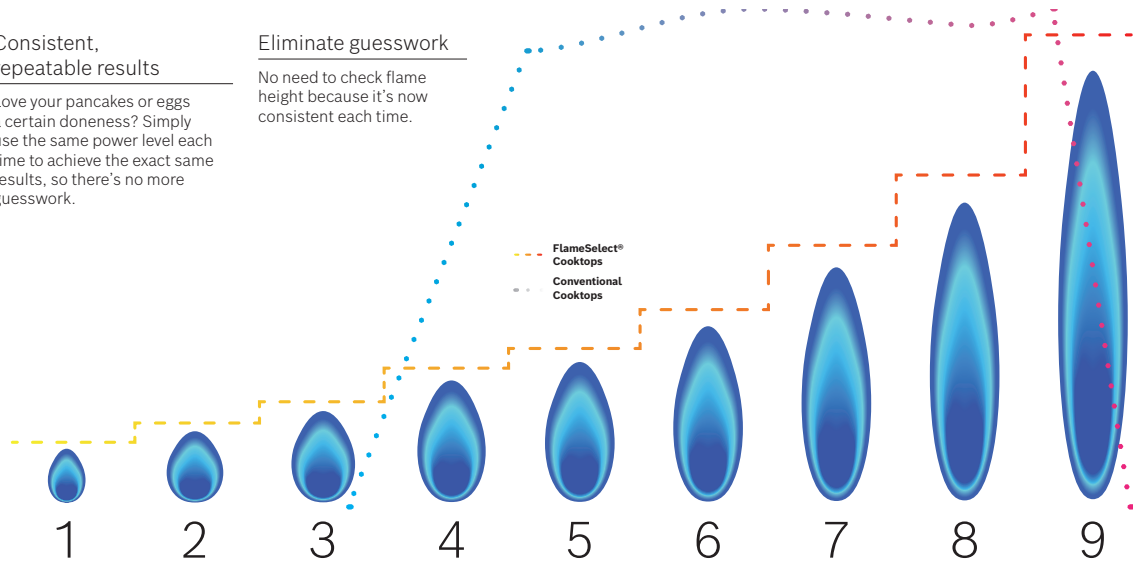

No need to check flame height because it's now consistent each time.

Scan to learn more

Power Level 1-2 Simmer

Great for melting chocolate

Power Level 3 Medium Low

Great for setting custard

Power Level 4 Medium