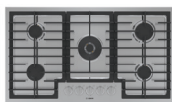

NGM5659UC
36"

NGM5059UC
30"

NGM5453UC
24"

800 Series FlameSelect

- + 17K max BTU dual flame power burner
- + FlameSelect® technology
- + Knob illumination
- + Dishwasher-safe grates
- + Residual heat indicators

NGM8659UC
36"

NGM8059UC
30"

NGM8049UC
Black Stainless Steel
30"

Benchmark® Series FlameSelect

- ++ 18K max BTU dual flame power burner
- ++ Sleek black glass control panel
- ++ 7 segment LED digital display

NGMP659UC
36"

NGMP059UC
30"

NGMP677UC
Glass
36"

NGMP077UC
Glass
30"

Key Features

FlameSelect® – a better way to cook on gas

Nine precise power levels deliver accurate flame height at each level every time for consistent, repeatable results. There's no more need to check the flame height.