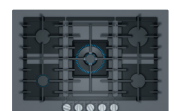

NGM8659UC
36"

NGM8059UC
30"

NGM8049UC
Black Stainless Steel
30"

Benchmark® Series FlameSelect

- ++ 18K max BTU dual flame power burner
- ++ Sleek black glass control panel
- ++ 7 segment LED digital display

NGMP659UC
36"

NGMP059UC
30"

NGMP677UC
Glass
36"

NGMP077UC
Glass
30"

Key Features

FlameSelect® – a better way to cook on gas

Nine precise power levels deliver accurate flame height at each level every time for consistent, repeatable results. There's no more need to check the flame height.

Dual-Flame Power Burner

The dual-flame power burner has 2 rings for low and high flame settings so you can go from simmer to sear with ease. Levels 1-3 use the inner ring, and 4-9 use both rings for maximum heat.