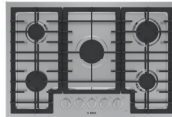

NGM5059UC
30"