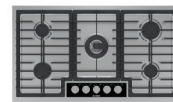

NGM8659UC
36"

NGM8059UC
30"

NGM8049UC
Black Stainless Steel
30"

Benchmark® Series FlameSelect

- ++ 18K max BTU dual flame power burner
- ++ Sleek black glass control panel
- ++ 7 segment LED digital display

NGMP659UC
36"

NGMP059UC
30"

NGMP677UC
Glass
36"

NGMP077UC
Glass
30"

Key Features

FlameSelect® – a better way to cook on gas

Nine precise power levels deliver accurate flame height at each level every time for consistent, repeatable results. There's no more need to check the flame height.

Dual-Flame Power Burner

The dual-flame power burner has 2 rings for low and high flame settings so you can go from simmer to sear with ease. Levels 1-3 use the inner ring, and 4-9 use both rings for maximum heat.