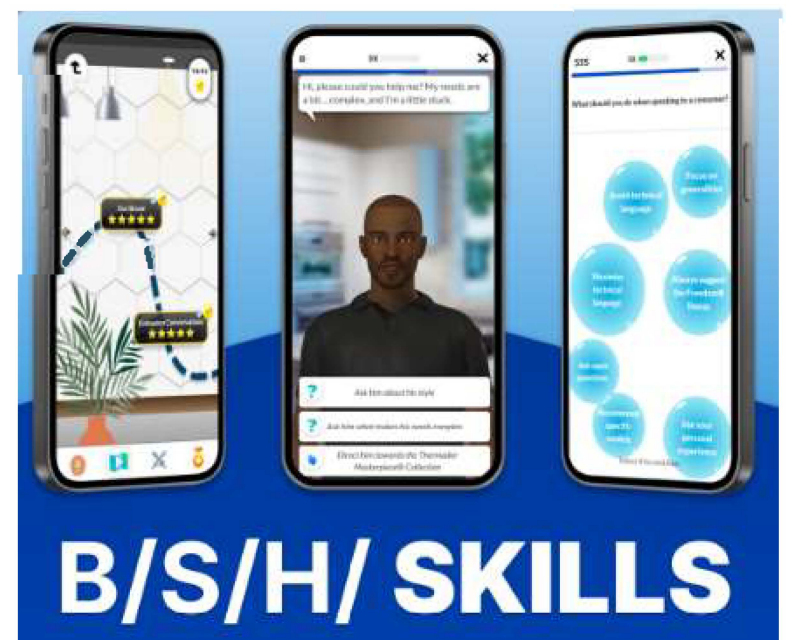

4/4-4/24: Cooking Promo 10% Off

HGI8056UC	HIS8655U
HEI8056U	HGS8655UC
HII8057U	HDS8655U
HIS8055U	HMV8053U
HDS8055U	

4/4-4/24: Fridge Promo 10% Off

B36CD50SNS
B36CL80ENS
B36CL80SNS
B36CT80SNS
B36FD50SNS
B36CL81ENG

4/4-4/24: Dish Promo 20% Off

SHE4AEM2N
SHE4AEM5N
SHE4AEM6N

4/2-9/25: Free Installation on Built-In Refrigeration

- B09IB91NSP   B30IB905SP
- B30BB935SS   B30IR905SP
- B36IT905NP   B36BT935NS
- B18IF905SP

4/4-4/24: Cooking Promo 20% Off

HGS8055UC

Up to $100 Rebate on Dishwasher:

POCKET HANDLE

MODEL #	REBATE
SHP65CM2N	$50
SHP65CM5N	$50
SHP65CM6N	$50
SHP95CM5N	$50
SHP78CM2N	$75
SHP78CM4N	$75
SHP78CM5N	$75
SHP78CM6N	$75
SHP9PCM5N	$100

CUSTOM PANEL

MODEL #	REBATE
SHV78B73UC	$75
SHV78CM3N	$75
SHV9PCM3N	$100

BAR HANDLE

MODEL #	REBATE
SHX65CM5N	$50
SHX78B75UC	$75
SHX78CM2N	$75
SHX78CM4N	$75
SHX78CM5N	$75
SHX78CM6N	$75
SHX9PCM5N	$100

1 /1-6 /30: $200 Rebate on Select Bosch Cooking

1 /1-6 /30: Upgrade your kitchen and receive up to $1500 mail-in rebate

www.AskBoschBestBuy.com

- Chat with a knowledgeable representative
- Get answers to all of your Bosch appliance questions
- Obtain product information, inspiration and selling tools
- Gain knowledge of the most current products
- View Best Buy / Bosch current promotions
- Order missing parts for displays
- Mobile device optimized

Login Instructions:

1. Scan the **QR code** to download Attensi Skills, or visit bestbuy.attensi.com
2. Enter the company code '**bestbuy**'
3. Log in or create a new account
4. Let the games begin!

SCAN ME!