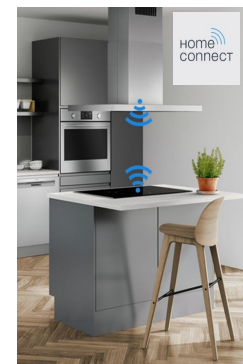

FlexInduction® and PowerMove™

- FlexInduction® consists of 4 oval inductors and can be used as one large zone, or two independently controlled zones
- PowerMove™ divides FlexInduction® into 3 preset power level zones—simply move the cookware to change the power level