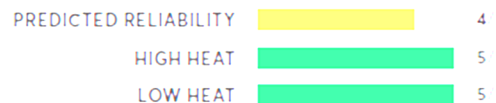

30-Inch Induction Cooktops (7) (as of September 2020)

Monogram ZHU30RSJSS
✔ Recommended

OVERALL SCORE