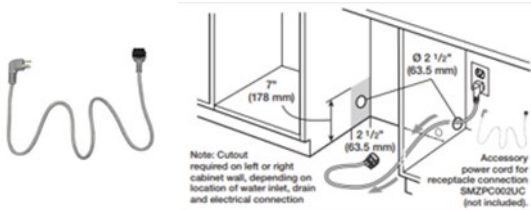

* SHX/P/V/S Only

NEW Shipping with 110v Power Cord for plug in installation *** see varying dates below ***

Shipping with 110v power cord
SMZPC002UC included
SMZPC002UC plugs into back of dishwasher

300 Series
Starting 6/15
500 & 800 Series
Late July
18" and ADA
August