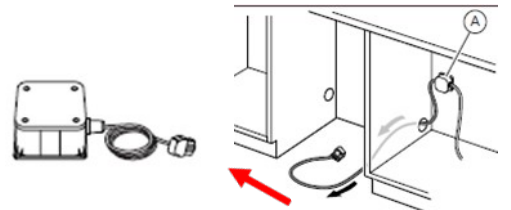

* SHX/P/V/S Only

NEW Shipping with 110v Power Cord for plug in installation *** see varying dates below ***

Shipping with 110v power cord
SMZPC002UC included
SMZPC002UC plugs into back of dishwasher

300 Series
Starting 6/15
500 & 800 Series
Late July
18" and ADA
August