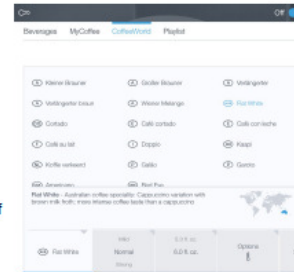

Open up a world of possibilities.

The Home Connect™ app expands functionality beyond what can be done on the user interface. Explore additional drinks with CoffeeWorld or make a Playlist of guests' drink selections!

Ease of Use

- **Color Touchscreen**
- **10 Pre-programmed drinks**
 - Coffee
 - Latte Macchiato
 - Warm Milk
 - Ristretto
 - Caffe Latte
 - Hot Water
 - Espresso
 - Cappuccino
 - Espresso Macchiato
 - Milk Froth
- **'My Favorites' saves 8 custom drinks**
- **'Double Dispensing' brews 2 cups at once**
Adjustable cup sizes and the ability to brew 2 identical drinks simultaneously
- **Steams milk automatically**
The double wall insulated canister holds 17oz of milk and the unit warns you if it's left in the machine

Home Connect

- **Coffee World**
Expanded assortment of drinks from around the world
- **Playlist**
Create a list of 20 customized drinks and send it to the appliance to brew one drink after another
- **Videos & Tips**
Filled with use & care videos and tips to get the most out of the machine, as well as educational information about sourcing coffee beans and different types of drinks
- **Notifications**
 - Empty drip trays
 - Low water level
 - Refill coffee beans
 - Remove milk canister
 - Cleaning required