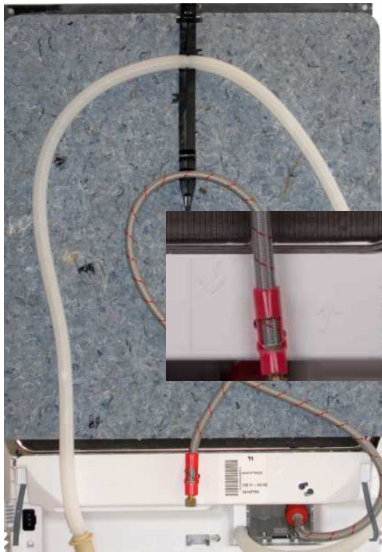

Monthly Update: Training Center

BOSCH
Invented for life

New & Improved Bosch Dishwasher Installation

The new Bosch dishwasher line is full of new features. From our new 3rd rack to our deeper tub and 24/7 AquaStop® leak protection, over 100 engineers designed our new line-up of dishwashers to fit your customer's lifestyle. In addition, every full stainless steel tub dishwasher is now easier to install than ever before. Bosch dishwashers truly are Invented for Life. Below are some helpful tips for the installation of Bosch dishwashers.

Factory Installed: 3/8" Braided Water Supply Line

Factory Provided: Junction Box - Hardwire Applications

Accessory: 3-Prong Cord – Direct Plug-in Applications

Did you know?

- ❖ Should your customer want to use an aftermarket 3-prong cord, ensure that is in compliance with all national and local codes and ordinances. The electrical rating for a Bosch dishwasher is 120v, 15a and 60hz
- ❖ All Bosch dishwashers can be side mounted. Hardware is included with every dishwasher.
- ❖ Bosch full stainless steel tub dishwashers can be leveled with a set screw in the front of the unit.
- ❖ Though the new Bosch dishwashers are deeper, with proper installation, they will still install flush.
- ❖ Ensure that one part of the drain hose is at least 20" above the cabinet floor for proper drainage.

SHE65T5xUC
SHX65T55UC
SHP65T55UC
SHE68T5xUC
SHX68T5xUC
SHV68T53UC

Purchase a select Bosch dishwasher, and receive a **FREE** 100 day supply of Finish detergent. Detergent is pre-loaded in the dishwasher at the factory. No mail-in rebate.