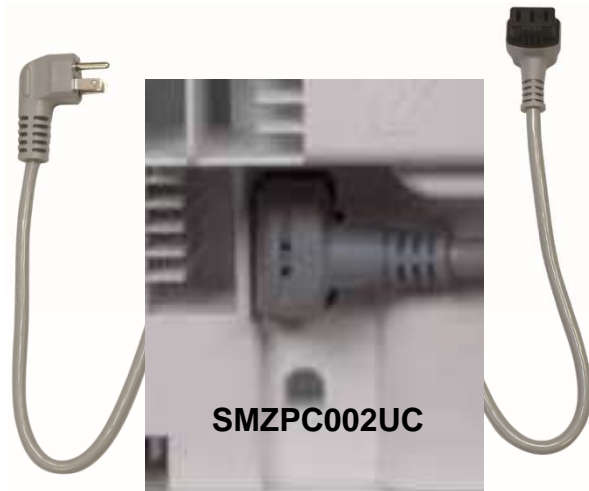

Factory Installed: 3/8" Braided Water Supply Line

Factory Provided: Junction Box - Hardwire Applications

Accessory: 3-Prong Cord – Direct Plug-in Applications

Did you know?

- ❖ Should your customer want to use an aftermarket 3-prong cord, ensure that is in compliance with all national and local codes and ordinances. The electrical rating for a Bosch dishwasher is 120v, 15a and 60hz
- ❖ All Bosch dishwashers can be side mounted. Hardware is included with every dishwasher.
- ❖ Bosch full stainless steel tub dishwashers can be leveled with a set screw in the front of the unit.
- ❖ Though the new Bosch dishwashers are deeper, with proper installation, they will still install flush.
- ❖ Ensure that one part of the drain hose is at least 20" above the cabinet floor for proper drainage.