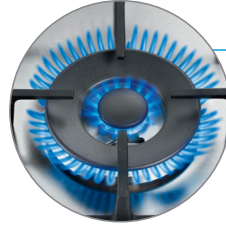

Temperature Probe monitors roasts to your desired doneness for perfect results every time.

Dampened hinges softly guide the **QuietClose** door shut so your oven never slams shut

The **All-in-One Oven** combines multiple tools into one. It's a roaster, baker, pizza oven and more.

Dual-Flame Power Burner

Allows for better heat distribution and more uniform cooking. One burner takes you from a high power double flame for boiling or searing to one small flame for precise simmering.

Easy to Install

Our easy to install range design fits any standard freestanding range cutout for a flush look (25" depth).

Porcelain Enameled Surfaces

The easy-to-clean black enameled cooking surface is sturdy and resists scratches and stains.

High-Efficiency Burners

High efficiency burner technology requires less gas BTUs to achieve a faster boiling time, resulting in energy and time savings.

Temperature Probe (Dual-Fuel only)

The temperature probe measures the internal temperature of meats cooking in the oven and automatically shuts off when desired temperature is reached.