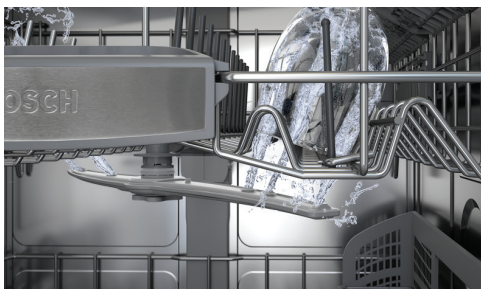

New 24" width ADA-compliant Dishwashers

BOSCH

Invented for life

Best-in-class performance options including Home Connect™ and CrystalDry™.*

Bosch 24" ADA-compliant dishwashers are uniquely designed for customers with lower height requirements. These quality Bosch dishwashers continue to deliver quiet operation, flexibility and now Home Connect and patented CrystalDry technology.*

Get more from your Bosch dishwasher with Home Connect™

- Hands-free voice operation with Amazon Alexa or Hey Google lets you speak to your dishwasher to set programs and get status updates.
- Access downloadable cycles like the Favorite cycle program, and easily know when your dishes are done.
- Remotely choose a cycle and start, stop or pause from the app or with your voice.
- Enjoy the convenience of having dishwasher tabs automatically reordered and delivered to your door through smart reordering via the Amazon Alexa app.
- Always have peace of mind with Remote Diagnostics and leak notification.

PrecisionWash®

Intelligent sensors continually scan and check the progress of dishes throughout the cycle, and powerful, precision spray arms go to work targeting every item of every load.

CrystalDry™

Our premium drying solution transforms moisture into heat to get dishes 60% drier**, including plastics. (Only available on 800 series)