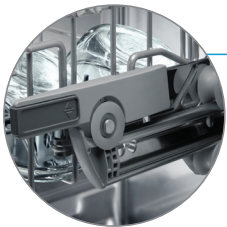

PrecisionWash®

Advanced sensors scan the load to target every inch of the dishwasher for the ultimate clean, every time.

Rackmatic®

The RackMatic adjustable upper rack easily adjusts to 9 different positions to allow taller items like stemware to fit, while leaving room for pots and pans below.