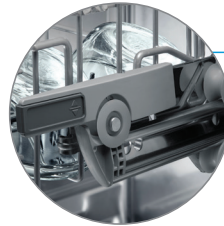

Standard 3rd Rack

Perfect for loading silverware, large utensils, and measuring cups.

Rackmatic®

The RackMatic adjustable middle rack easily adjusts to 9 different positions to allow taller items like stemware to fit, while leaving room for pots and pans below.