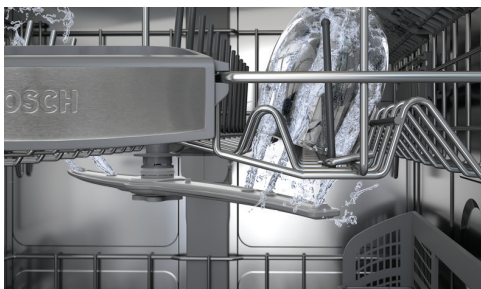

New 18" width ADA-compliant Dishwashers

BOSCH

Invented for life

The perfect solution for small spaces is now connected.

Bosch 18" width ADA-compliant dishwashers are uniquely designed for customers with lower height requirements. Although compact in size, these dishwashers deliver full size features such as Home Connect and a standard 3rd rack, all in a clean, sleek design.

Get more from your Bosch dishwasher with Home Connect™

- Hands-free voice operation with Amazon Alexa or Hey Google lets you speak to your dishwasher to set programs and get status updates.
- Access downloadable cycles like the Favorite cycle program, and easily know when your dishes are done.
- Enjoy the convenience of having dishwasher tabs automatically reordered and delivered to your door through smart reordering via the Amazon Alexa app.
- Always have peace of mind with Remote Diagnostics and leak notification.

PrecisionWash®

Intelligent sensors continually scan and check the progress of dishes throughout the cycle, and powerful, precision spray arms go to work targeting every item of every load.

AquaStop® Plus

A leak is the last thing you want to happen to your kitchen floors. AquaStop Plus features additional sensors to ensure that potential leaks are quickly detected and contained.

Quiet Dishwashers

Remarkably Quiet Operation. At 44 - 46 dBA, these dishwashers feature 18 unique sound-reducing technologies to bring peaceful quiet to your kitchen.