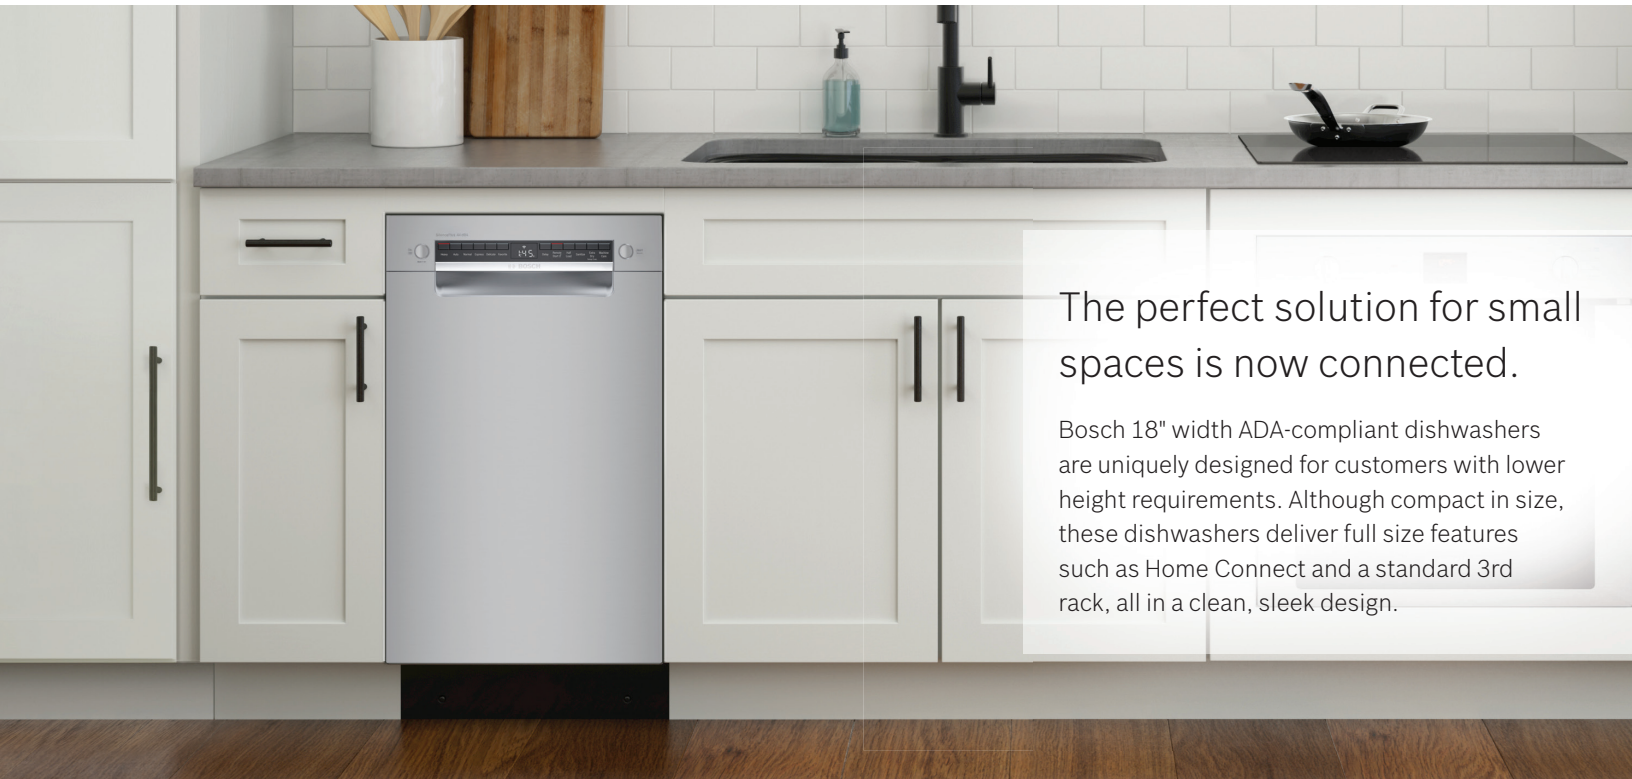

New 18" width ADA-compliant Dishwashers

BOSCH

Invented for life

The perfect solution for small spaces is now connected.

Bosch 18" width ADA-compliant dishwashers are uniquely designed for customers with lower height requirements. Although compact in size, these dishwashers deliver full size features such as Home Connect and a standard 3rd rack, all in a clean, sleek design.