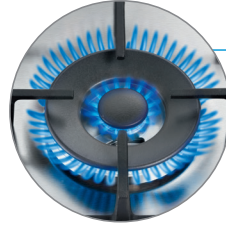

### Dual-Flame Power Burner

Allows for better heat distribution and more uniform cooking. One burner takes you from a high power double flame for boiling or searing to one small flame for precise simmering.

### Temperature Probe (Dual-Fuel only)

The temperature probe measures the internal temperature of meats cooking in the oven and automatically shuts off when desired temperature is reached.