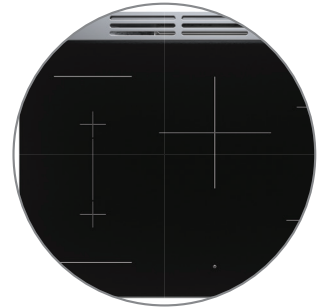

## NEW! Induction Industrial-Style Ranges

800 Series Induction Industrial-Style Ranges

Text  
"Industrial"  
to 21432  
to learn more.\*

**HIS8055U**  
30" Induction, 4 Elements  
Stainless Steel

**HIS8655U**  
36" Induction, 5 Elements  
Stainless Steel

**Inclined Digital Display**  
for easy viewing

Edge to edge glass surface is sleek and **Bosch's Most Powerful 5,500W Element** delivers maximum power (36" model)

**CombiZone** combines 2 induction zones into 1 larger area for greater cooking flexibility

### Temperature Probe (Dual-Fuel only)

The temperature probe measures the internal temperature of meats cooking in the oven and automatically shuts off when desired temperature is reached.