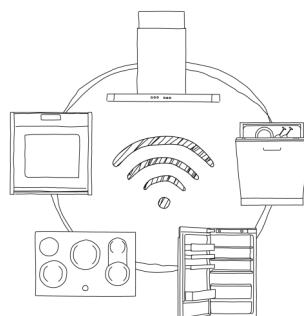

VitaFreshPlus™

Two drawers provide ample storage and offer independent humidity controls creating the optimal environment for fruits and vegetables.

- **AirFresh® Filter**
Absorbs odors and is designed to last the life of the unit
- **Hidden Controls**
Tucked away inside to avoid accidental changes
- **Wide Gallon Door Bins**
Featured on both sets of doors for practical organization
- **Black Stainless Steel**
Finish guards against scratches & fingerprints and cleans up with just a damp cloth

- **MultiAirFlow™**
Evenly circulates air from corner to corner to keep food fresh regardless of placement

Connected Refrigeration

Receive open door notifications or remotely connect with a servicer with remote diagnostics.