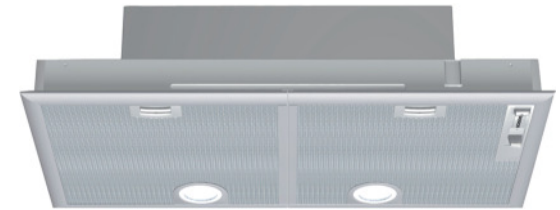

500 Series

Chimney Hoods

Box Island Hood

HIB82651UC – 42"

- 600 CFM integrated blower
- Four (4) power levels
- Dishwasher safe filters with stainless steel covers
- Halogen lighting
- Auto heat sensing blower
- Recirculation kit available

500 Series

Glass Canopy Wall Hood

HCG56651UC – 36"

- 600 CFM integrated blower
- Four (4) power levels
- Dishwasher safe filters with stainless steel covers
- 2 Halogen lights
- + Glass canopy design
- Auto heat sensing blower
- Recirculation kit available

- 3 blower options available
(sold separately)
- 6 exhaust options available
- Three (3) power levels
- Dishwasher safe filters
- 13” Telescopic rise
- Knob control
- Recirculation kit available

* Gas Cooktop Seal Kit (sold separately)
required for use with gas cooktops