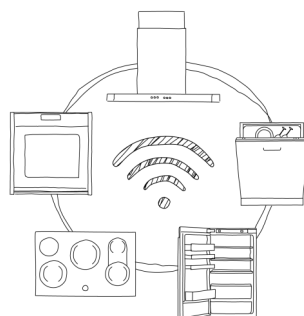

Connected Refrigeration

Receive open door notifications or remotely connect with a servicer with remote diagnostics.