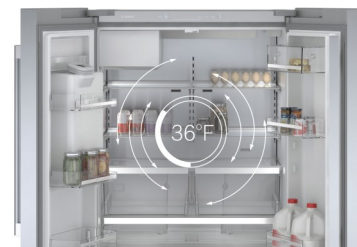

3 Door Bar Handle with Exterior Ice and Water

B36CD50SNS-Stainless Steel
B36CD50SNB-Black Stainless Steel

— QuickIcePro System™ —

Industry's Fastest*
Twice the ice compared to most external dispenser FDBMs.

The stainless steel back not only looks beautiful, but the high quality material keeps the back of the refrigerator cold.

VitaFreshPlus™

Two drawers provide ample storage and offer independent humidity controls creating the optimal environment for fruits and vegetables.

- **AirFresh® Filter**
Absorbs odors and is designed to last the life of the unit
- **Hidden Controls**
Tucked away inside to avoid accidental changes
- **Wide Gallon Door Bins**
Featured on both sets of doors for practical organization
- **Black Stainless Steel**
Finish guards against scratches & fingerprints and cleans up with just a damp cloth

- **MultiAirFlow™**
Evenly circulates air from corner to corner to keep food fresh regardless of placement

Connected Refrigeration

Receive open door notifications or remotely connect with a servicer with remote diagnostics.