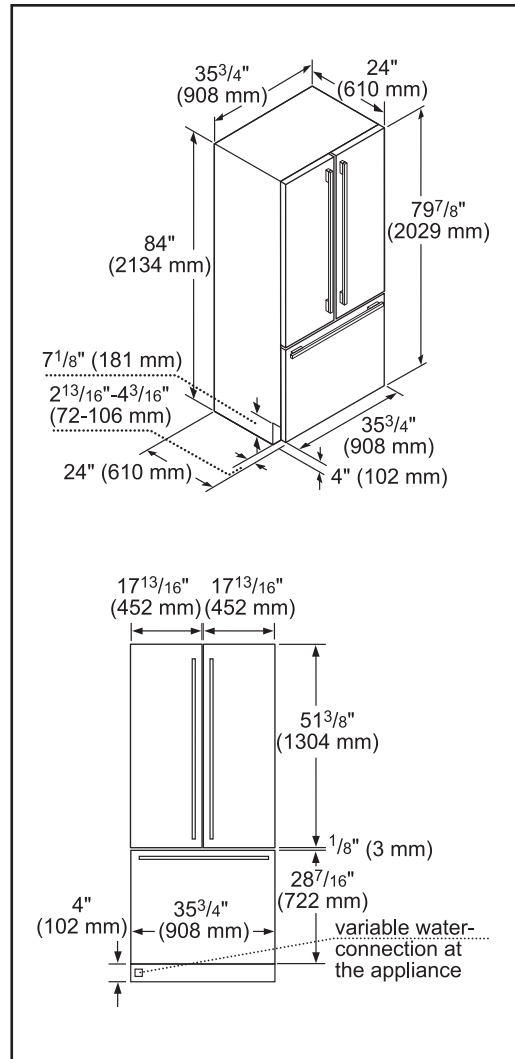

36" Built-In Custom Panel French Door

Benchmark® Series – Custom Panel B36IT900NP

BOSCH
Invented for life

Installation Details

IMPORTANT: Handleless Panels should not be installed on units without the soft close capability. If you are uncertain if you have a refrigeration unit with soft close capability please contact our customer team by calling 1-800-944-2904.

Accessories: To purchase Bosch accessories, cleaners & parts please visit www.bosch-home.com/us/store or call 1-800-944-2904 (Mon to Fri 5 am to 6 pm PST, Sat 6 am to 3 pm PST).

Notes: All height, width and depth dimensions are shown in inches. BSH reserves the absolute and unrestricted right to change product materials and specifications, at any time, without notice. Consult the product's installation instructions for final dimensional data and other details prior to making cutout.

Warranties: Please see Use & Care manual or Bosch website for statement of limited warranty.

For more information on our entire line of products, go to www.bosch-home.com/us or call 1-800-944-2904

© BSH Home Appliances Corporation. All rights reserved. Bosch is a registered trademark of Robert Bosch GmbH.