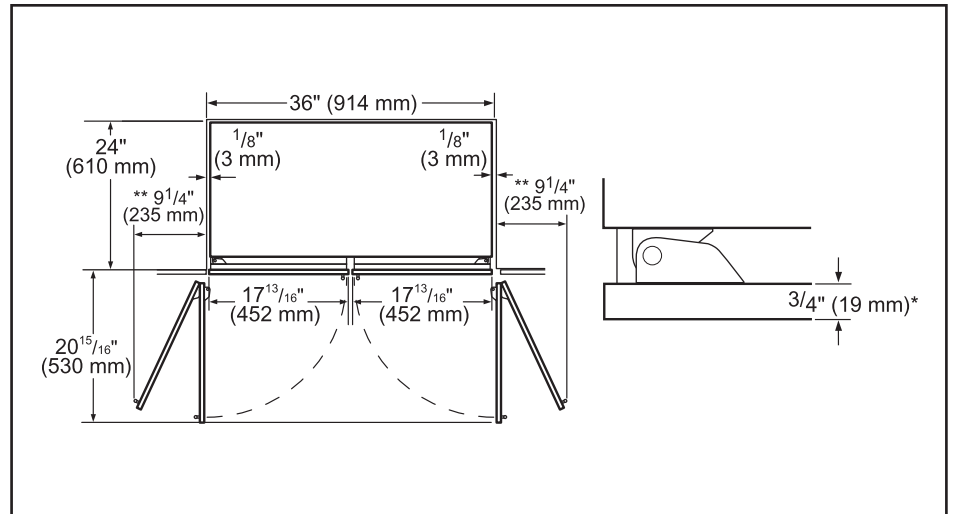

36" Built-In Custom Panel French Door

Benchmark® Series – Custom Panel B36IT900NP

BOSCH
Invented for life

Installation Details

IMPORTANT: Handleless Panels should not be installed on units without the soft close capability. If you are uncertain if you have a refrigeration unit with soft close capability please contact our customer team by calling 1-800-944-2904.

Accessories: To purchase Bosch accessories, cleaners & parts please visit www.bosch-home.com/us/store or call 1-800-944-2904 (Mon to Fri 5 am to 6 pm PST, Sat 6 am to 3 pm PST).

Notes: All height, width and depth dimensions are shown in inches. BSH reserves the absolute and unrestricted right to change product materials and specifications, at any time, without notice. Consult the product's installation instructions for final dimensional data and other details prior to making cutout.

Warranties: Please see Use & Care manual or Bosch website for statement of limited warranty.

For more information on our entire line of products, go to www.bosch-home.com/us or call 1-800-944-2904

© BSH Home Appliances Corporation. All rights reserved. Bosch is a registered trademark of Robert Bosch GmbH.