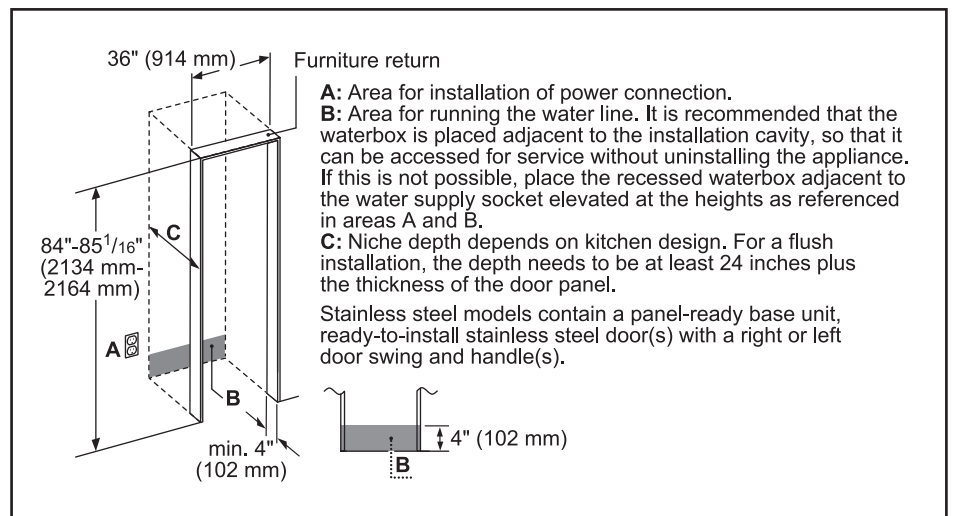

36" Built-In Custom Panel French Door

Benchmark® Series – Custom Panel B36IT900NP

BOSCH
Invented for life

Installation Details

IMPORTANT: Handleless Panels should not be installed on units without the soft close capability. If you are uncertain if you have a refrigeration unit with soft close capability please contact our customer team by calling 1-800-944-2904.

Accessories: To purchase Bosch accessories, cleaners & parts please visit www.bosch-home.com/us/store or call 1-800-944-2904 (Mon to Fri 5 am to 6 pm PST, Sat 6 am to 3 pm PST).

Notes: All height, width and depth dimensions are shown in inches. BSH reserves the absolute and unrestricted right to change product materials and specifications, at any time, without notice. Consult the product's installation instructions for final dimensional data and other details prior to making cutout.

Warranties: Please see Use & Care manual or Bosch website for statement of limited warranty.

For more information on our entire line of products, go to www.bosch-home.com/us or call 1-800-944-2904

© BSH Home Appliances Corporation. All rights reserved. Bosch is a registered trademark of Robert Bosch GmbH.