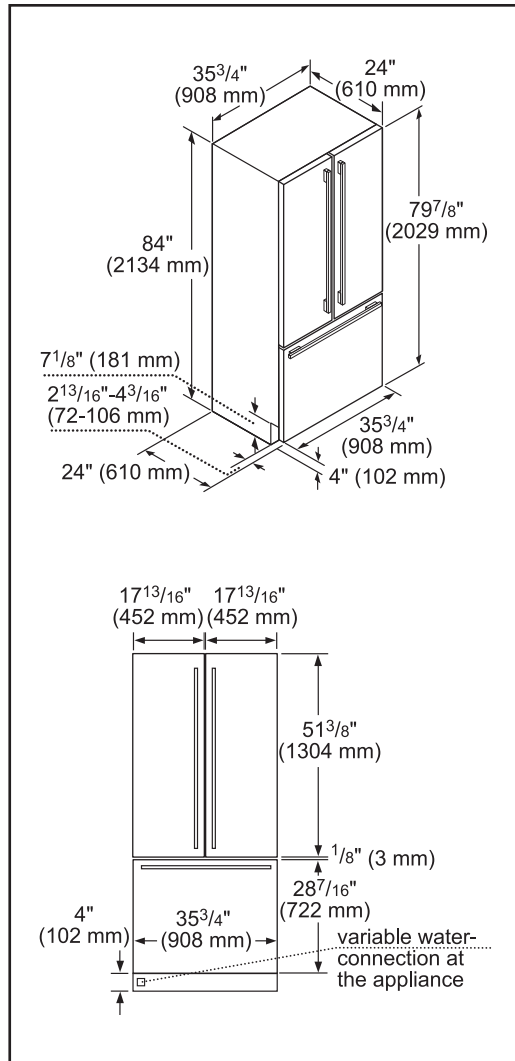

36" Built-In French Door Bottom-Freezer

Benchmark® Series – Stainless Steel B36BT930NS

BOSCH
Invented for life

Installation Details

Accessories: To purchase Bosch accessories, cleaners & parts please visit www.bosch-home.com/us/store or call 1-800-944-2904 (Mon to Fri 5 am to 6 pm PST, Sat 6 am to 3 pm PST).

Notes: All height, width and depth dimensions are shown in inches. BSH reserves the absolute and unrestricted right to change product materials and specifications, at any time, without notice. Consult the product's installation instructions for final dimensional data and other details prior to making cutout.

Warranties: Please see Use & Care manual or Bosch website for statement of limited warranty.

For more information on our entire line of products, go to www.bosch-home.com/us or call 1-800-944-2904

© BSH Home Appliances Corporation. All rights reserved. Bosch is a registered trademark of Robert Bosch GmbH.