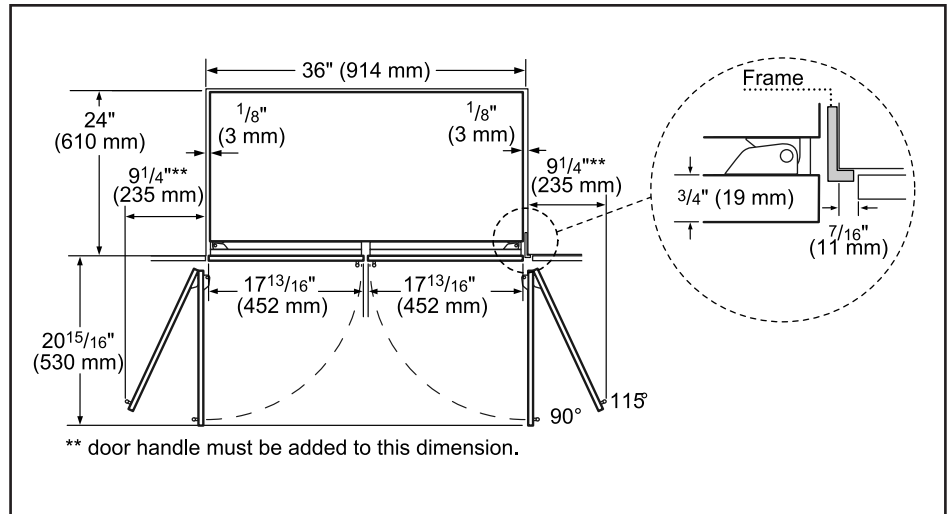

36" Built-In French Door Bottom-Freezer

Benchmark® Series – Stainless Steel B36BT930NS

BOSCH
Invented for life

Installation Details

Accessories: To purchase Bosch accessories, cleaners & parts please visit www.bosch-home.com/us/store or call 1-800-944-2904 (Mon to Fri 5 am to 6 pm PST, Sat 6 am to 3 pm PST).

Notes: All height, width and depth dimensions are shown in inches. BSH reserves the absolute and unrestricted right to change product materials and specifications, at any time, without notice. Consult the product's installation instructions for final dimensional data and other details prior to making cutout.

Warranties: Please see Use & Care manual or Bosch website for statement of limited warranty.

For more information on our entire line of products, go to www.bosch-home.com/us or call 1-800-944-2904

© BSH Home Appliances Corporation. All rights reserved. Bosch is a registered trademark of Robert Bosch GmbH.