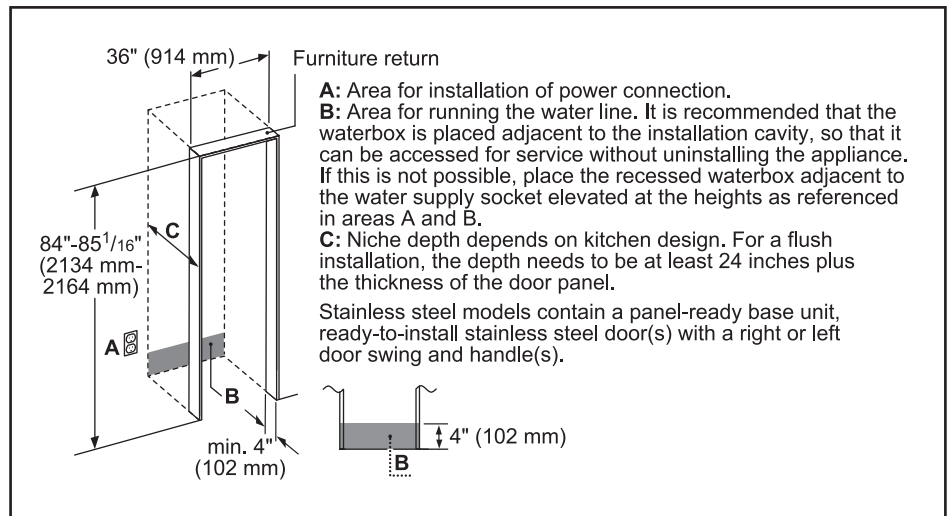

36" Built-In French Door Bottom-Freezer

Benchmark® Series – Stainless Steel B36BT930NS

BOSCH
Invented for life

Installation Details

Accessories: To purchase Bosch accessories, cleaners & parts please visit www.bosch-home.com/us/store or call 1-800-944-2904 (Mon to Fri 5 am to 6 pm PST, Sat 6 am to 3 pm PST).

Notes: All height, width and depth dimensions are shown in inches. BSH reserves the absolute and unrestricted right to change product materials and specifications, at any time, without notice. Consult the product's installation instructions for final dimensional data and other details prior to making cutout.

Warranties: Please see Use & Care manual or Bosch website for statement of limited warranty.

For more information on our entire line of products, go to www.bosch-home.com/us or call 1-800-944-2904

© BSH Home Appliances Corporation. All rights reserved. Bosch is a registered trademark of Robert Bosch GmbH.