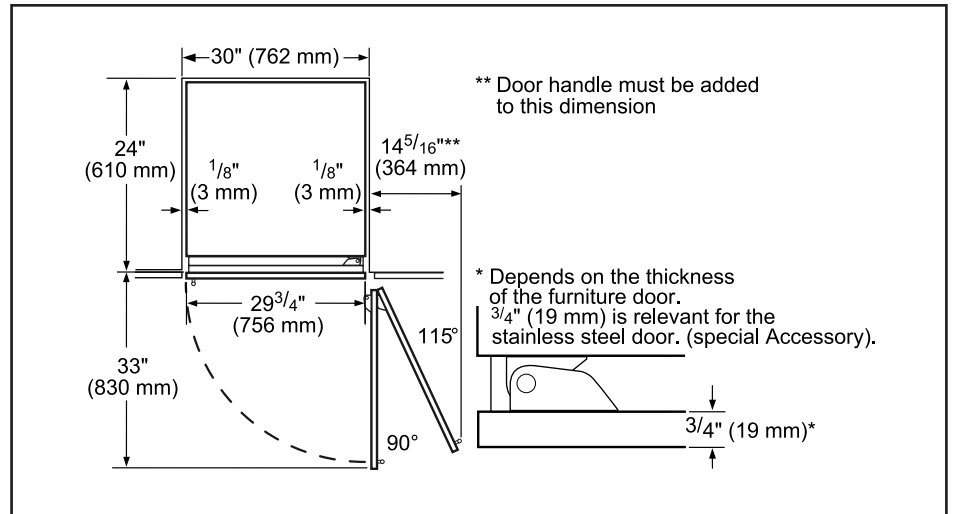

30" Built-In Custom Panel Single Door Refrigerator

Benchmark® Series – Custom Panel B30IR900SP

Installation Details

IMPORTANT: Handleless Panels should not be installed on units without the soft close capability. If you are uncertain if you have a refrigeration unit with soft close capability please contact our customer team by calling 1-800-944-2904.