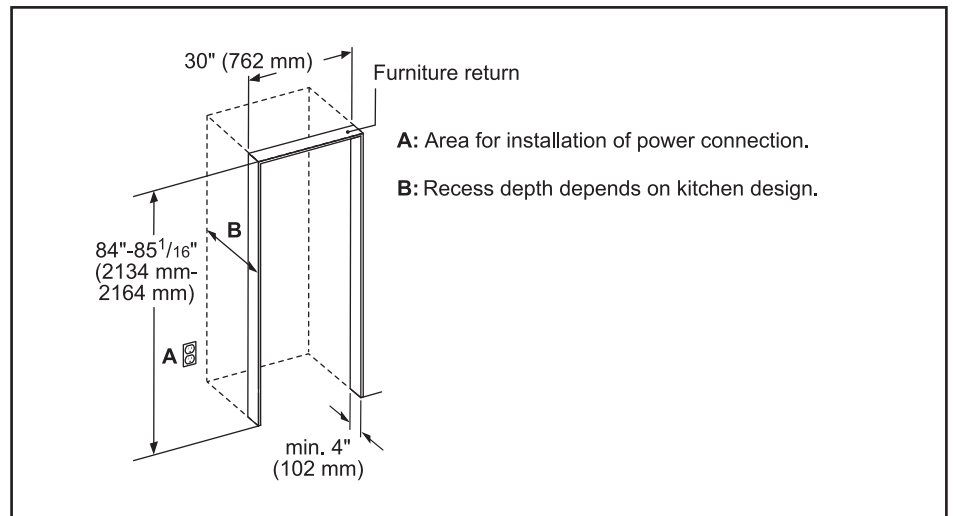

30" Built-In Custom Panel Single Door Refrigerator

Benchmark® Series – Custom Panel B30IR900SP

Installation Details

IMPORTANT: Handleless Panels should not be installed on units without the soft close capability. If you are uncertain if you have a refrigeration unit with soft close capability please contact our customer team by calling 1-800-944-2904.