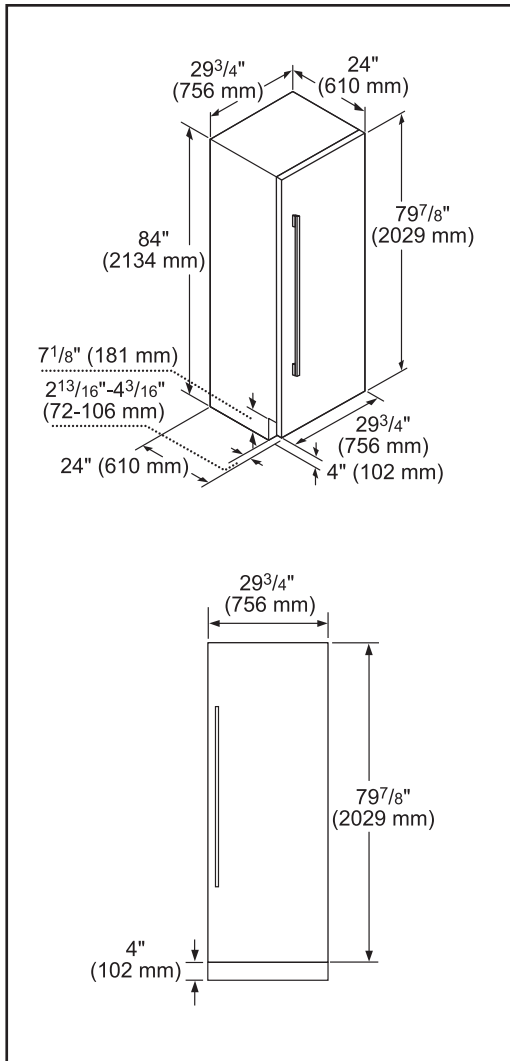

30" Built-In Custom Panel Single Door Refrigerator

Benchmark® Series – Custom Panel B30IR900SP

Installation Details

IMPORTANT: Handleless Panels should not be installed on units without the soft close capability. If you are uncertain if you have a refrigeration unit with soft close capability please contact our customer team by calling 1-800-944-2904.