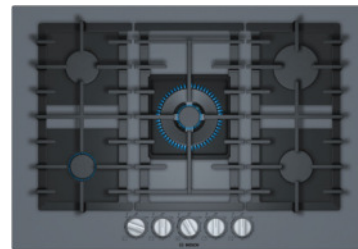

## Low Profile Design

- Spills are contained by the slightly raised edges on **flat-fit stainless steel** cooking surface of the **800 Series**—making cleanup a breeze
- **Tempered glass** surface of the **Benchmark®** series allows for easy cleanup and the option for **flush installation**

## — How It Works —

Patented step valve technology regulates the gas output at 9 increments. Power levels can be selected, just like setting an electric cooktop, for precise and repeatable results. Knobs are marked with printed numbers to identify heat settings.

### 800 Series

NGM8057UC – 30"  
NGM8657UC – 36"

- + Low profile SS flat cooking surface
- + 17K max BTU performance
- + Dual flame ring burner
- + FlameSelect® step valve technology
- + OptiSim® burner cap
- + Flame failure safety system
- + Dishwasher safe, cast iron grates

### Benchmark Series

NGMP077UC—30" Grey Glass  
NGMP677UC—36" Grey Glass

- ++ Grey tempered glass cooking surface
- ++ 14.3k max. BTU performance
- ++ Countertop or flush install

Text  
"FlameSelect"  
to 21432  
to learn more.