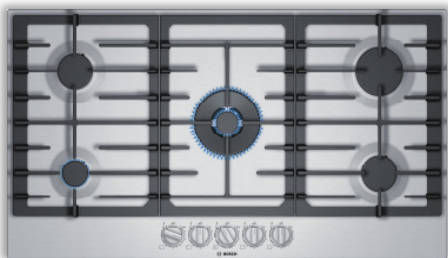

## Dual Flame Ring Burner

- Allows for **better heat distribution** and uniform cooking of food
- Easily shift from a **high power, dual flame** for boiling, down to a **low, single flame** for precise simmering

## Low Profile Design

- Spills are contained by the slightly raised edges on **flat-fit stainless steel** cooking surface of the **800 Series**—making cleanup a breeze
- **Tempered glass** surface of the **Benchmark®** series allows for easy cleanup and the option for **flush installation**

## — How It Works —

Patented step valve technology regulates the gas output at 9 increments. Power levels can be selected, just like setting an electric cooktop, for precise and repeatable results. Knobs are marked with printed numbers to identify heat settings.

### 800 Series

NGM8057UC – 30"  
NGM8657UC – 36"

- + Low profile SS flat cooking surface
- + 17K max BTU performance
- + Dual flame ring burner
- + FlameSelect® step valve technology
- + OptiSim® burner cap
- + Flame failure safety system
- + Dishwasher safe, cast iron grates