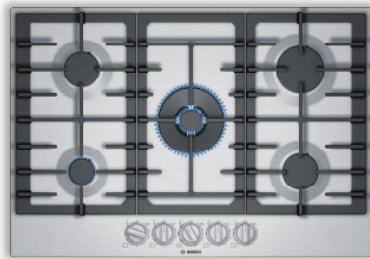

## This Month: FlameSelect® Gas Cooktops

The power of fire. The precision of Bosch.

The new gas cooktops with FlameSelect® offer nine precisely adjustable power levels for reliable, repeatable flame regulation and perfect cooking results.

### 800 Series

NGM8057UC – 30”  
NGM8657UC – 36”

## FlameSelect®

- A new level of accuracy in gas cooking with **9 predefined power levels**—no more need to check the height of the flame!
- Provides all the benefits of **gas cooking with the comfort and precision** of an induction cooktop

## Low Profile Design

- Spills are contained by the slightly raised edges on **flat-fit stainless steel** cooking surface of the **800 Series**—making cleanup a breeze
- **Tempered glass** surface of the **Benchmark®** series allows for easy cleanup and the option for **flush installation**