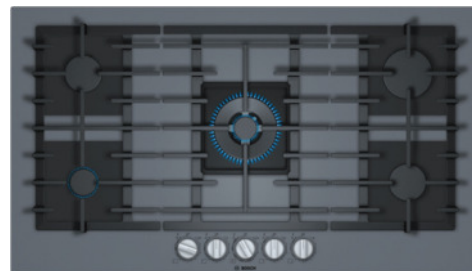

## Low Profile Design

- Spills are contained by the slightly raised edges on **flat-fit stainless steel** cooking surface of the **800 Series**—making cleanup a breeze
- **Tempered glass** surface of the **Benchmark®** series allows for easy cleanup and the option for **flush installation**

## — How It Works —

Patented step valve technology regulates the gas output at 9 increments. Power levels can be selected, just like setting an electric cooktop, for precise and repeatable results. Knobs are marked with printed numbers to identify heat settings.

### 800 Series

NGM8057UC – 30"  
NGM8657UC – 36"

- + Low profile SS flat cooking surface
- + 17K max BTU performance
- + Dual flame ring burner
- + FlameSelect® step valve technology
- + OptiSim® burner cap
- + Flame failure safety system
- + Dishwasher safe, cast iron grates

### Benchmark Series

NGMP077UC—30" Grey Glass  
NGMP677UC—36" Grey Glass

- ++ Grey tempered glass cooking surface
- ++ 14.3k max. BTU performance
- ++ Countertop or flush install

Text  
"FlameSelect"  
to 21432  
to learn more.