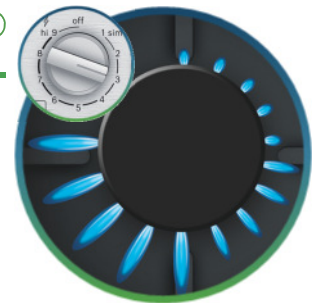

## This Month: FlameSelect® Gas Cooktops

The power of fire. The precision of Bosch.

The new gas cooktops with FlameSelect® offer nine precisely adjustable power levels for reliable, repeatable flame regulation and perfect cooking results.

### 800 Series

NGM8057UC – 30”  
NGM8657UC – 36”

## FlameSelect®

- A new level of accuracy in gas cooking with **9 predefined power levels**—no more need to check the height of the flame!
- Provides all the benefits of **gas cooking with the comfort and precision** of an induction cooktop

## Low Profile Design

- Spills are contained by the slightly raised edges on **flat-fit stainless steel** cooking surface of the **800 Series**—making cleanup a breeze
- **Tempered glass** surface of the **Benchmark®** series allows for easy cleanup and the option for **flush installation**