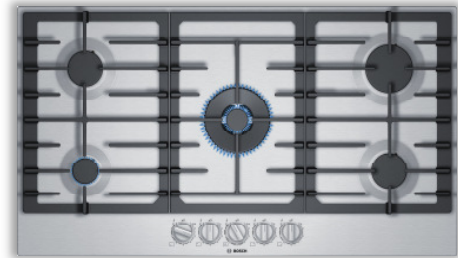

## This Month: FlameSelect® Gas Cooktops

The power of fire. The precision of Bosch.

The new gas cooktops with FlameSelect® offer nine precisely adjustable power levels for reliable, repeatable flame regulation and perfect cooking results.

### 800 Series

NGM8057UC – 30”  
NGM8657UC – 36”

## FlameSelect®

- A new level of accuracy in gas cooking with **9 predefined power levels**—no more need to check the height of the flame!
- Provides all the benefits of **gas cooking with the comfort and precision** of an induction cooktop

## Low Profile Design

- Spills are contained by the slightly raised edges on **flat-fit stainless steel** cooking surface of the **800 Series**—making cleanup a breeze
- **Tempered glass** surface of the **Benchmark®** series allows for easy cleanup and the option for **flush installation**