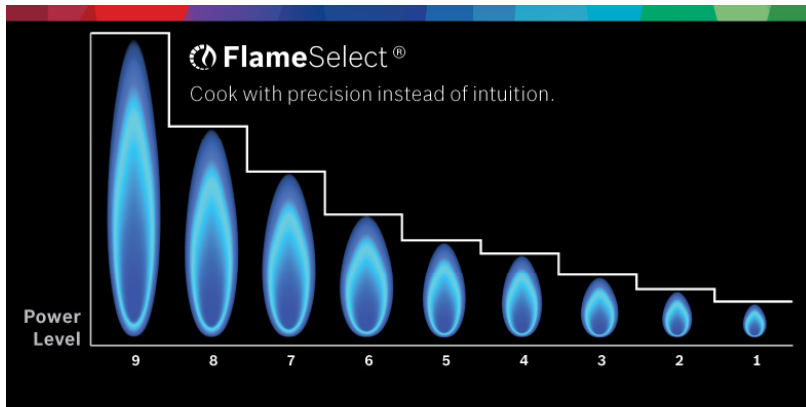

## FlameSelect®

- A new level of accuracy in gas cooking with **9 predefined power levels**—no more need to check the height of the flame!
- Provides all the benefits of **gas cooking with the comfort and precision** of an induction cooktop

## Dual Flame Ring Burner

- Allows for **better heat distribution** and uniform cooking of food
- Easily shift from a **high power, dual flame** for boiling, down to a **low, single flame** for precise simmering

## — How It Works —

Patented step valve technology regulates the gas output at 9 increments. Power levels can be selected, just like setting an electric cooktop, for precise and repeatable results. Knobs are marked with printed numbers to identify heat settings.