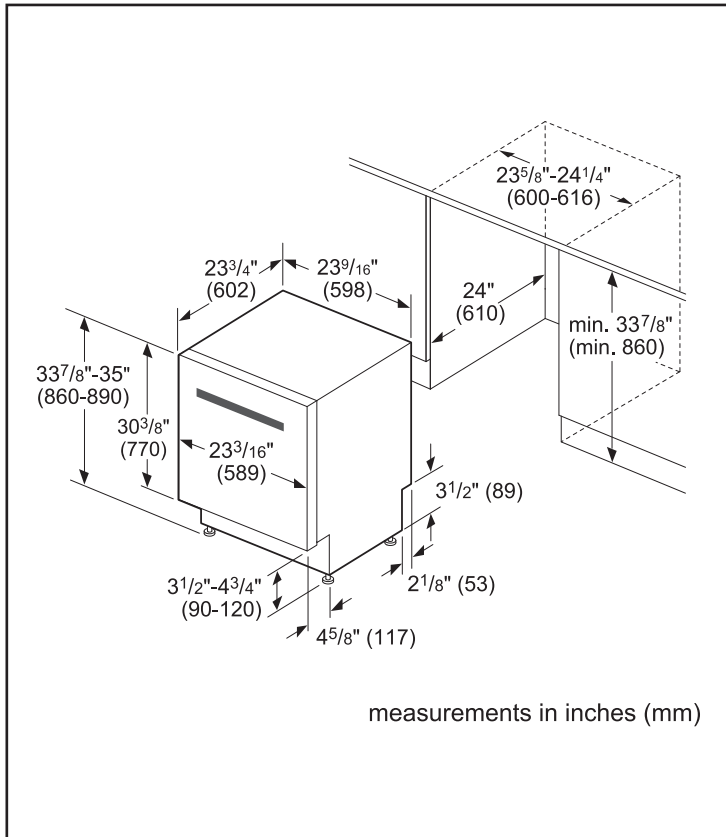

24" Pocket Handle Dishwasher

800 Series – Black SHPM78Z56N

Installation Details

Accessories: To purchase Bosch accessories, cleaners & parts please visit www.bosch-home.com/us/store or call 1-800-944-2904 (Mon to Fri 5 am to 6 pm PST, Sat 6 am to 3 pm PST).

Notes: All height, width and depth dimensions are shown in inches. BSH reserves the absolute and unrestricted right to change product materials and specifications, at any time, without notice. Consult the product's installation instructions for final dimensional data and other details prior to making cutout.

Warranties: Please see Use & Care manual or Bosch website for statement of limited warranty.

For more information on our entire line of products, go to www.bosch-home.com/us or call 1-800-944-2904

© BSH Home Appliances Corporation. All rights reserved. Bosch is a registered trademark of Robert Bosch GmbH.