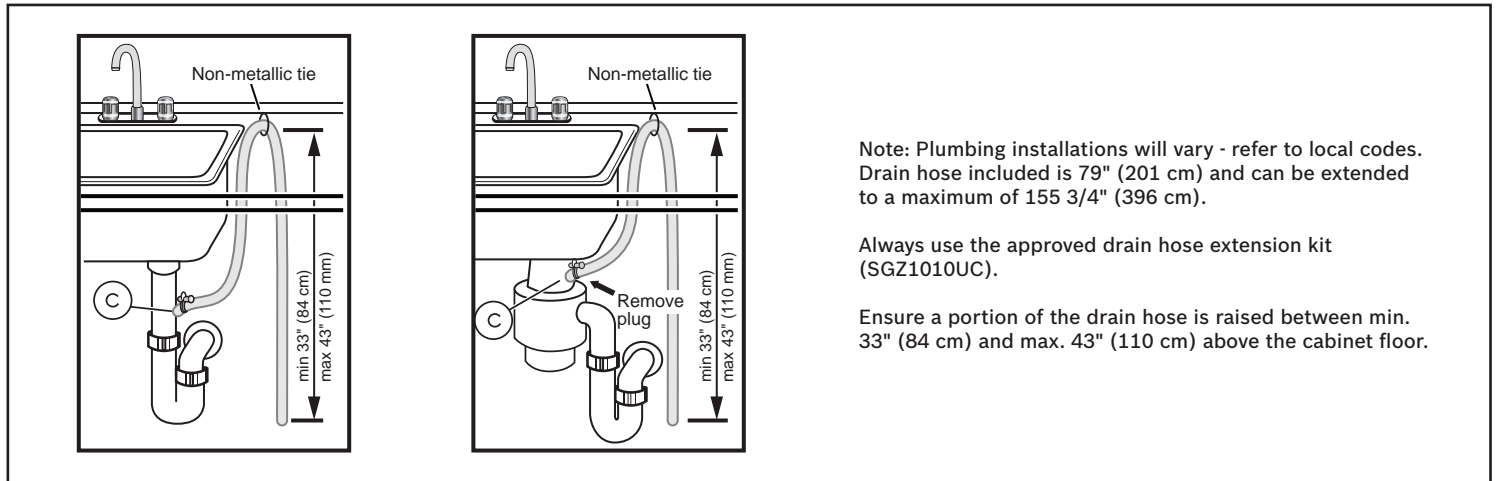

Notes: All height, width and depth dimensions are shown in inches. BSH reserves the absolute and unrestricted right to change product materials and specifications, at any time, without notice. Consult the product's installation instructions for final dimensional data and other details prior to making cutout.

24" Pocket Handle Dishwasher

800 Series – White SHPM78Z52N

BOSCH

Invented for life

Installation Details

Accessories: To purchase Bosch accessories, cleaners & parts please visit www.bosch-home.com/us/store or call 1-800-944-2904 (Mon to Fri 5 am to 6 pm PST, Sat 6 am to 3 pm PST).