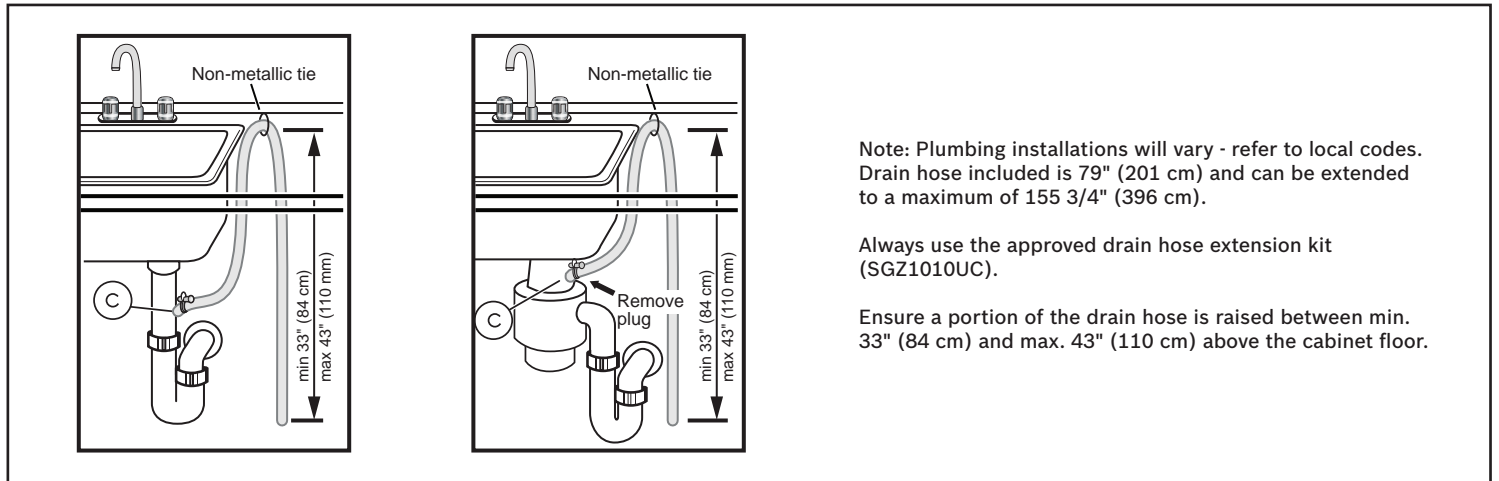

Notes: All height, width and depth dimensions are shown in inches. BSH reserves the absolute and unrestricted right to change product materials and specifications, at any time, without notice. Consult the product's installation instructions for final dimensional data and other details prior to making cutout.

24" Recessed Handle Dishwasher

800 Series – Black SHEM78Z56N

BOSCH

Invented for life

Installation Details

Note: Plumbing installations will vary - refer to local codes. Drain hose included is 79" (201 cm) and can be extended to a maximum of 155 3/4" (396 cm).

Always use the approved drain hose extension kit (SGZ1010UC).

Ensure a portion of the drain hose is raised between min. 33" (84 cm) and max. 43" (110 cm) above the cabinet floor.

Accessories: To purchase Bosch accessories, cleaners & parts please visit www.bosch-home.com/us/store or call 1-800-944-2904 (Mon to Fri 5 am to 6 pm PST, Sat 6 am to 3 pm PST).