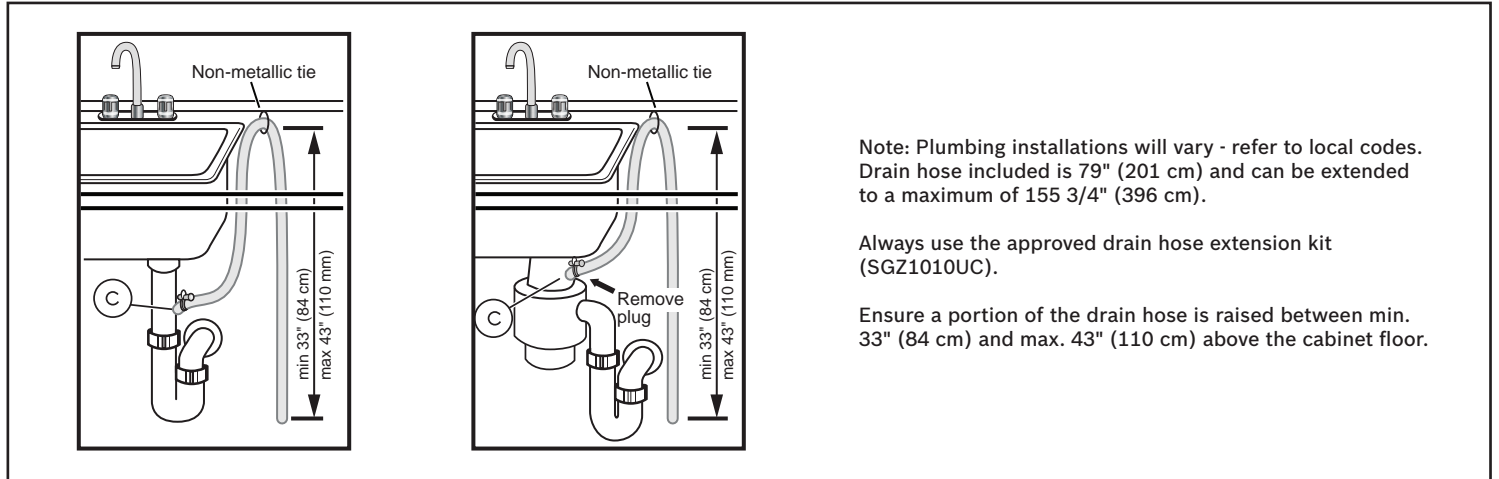

**Notes:** All height, width and depth dimensions are shown in inches. BSH reserves the absolute and unrestricted right to change product materials and specifications, at any time, without notice. Consult the product's installation instructions for final dimensional data and other details prior to making cutout.

## Installation Details

Note: Plumbing installations will vary - refer to local codes. Drain hose included is 79" (201 cm) and can be extended to a maximum of 155 3/4" (396 cm).

Always use the approved drain hose extension kit (SGZ1010UC).