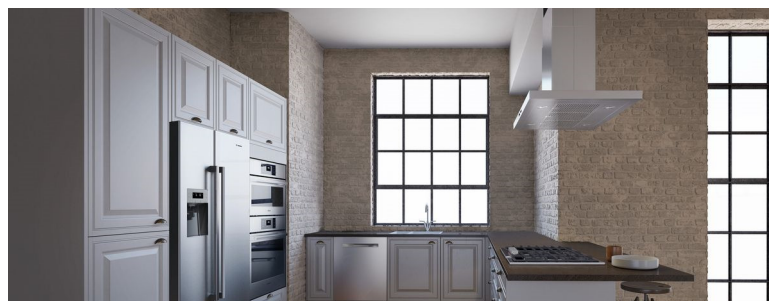

Appliances:

- Gas Slide-in Range - HGI8054UC
- Pull-out Hood - HUI50351UC
- French Door Bottom Freezer Refrigerator - B26FT50SNS
- Custom Panel Dishwasher - SHVM98W73N
- Drawer Microwave - HMD8053UC
- Built-in Fully Automatic Coffee Machine with Home Connect - BCM8450UC

Appliances:

- Speed Combination Oven - HBL8752UC
- Gas Cooktop - NGM8656UC
- Box Canopy Island Hood - HIB82651UC
- Pocket Handle Dishwasher - SHPM98W75N
- Side by Side Refrigerator - B20CS30SNS

This Month: **Inspirational Kitchens!**