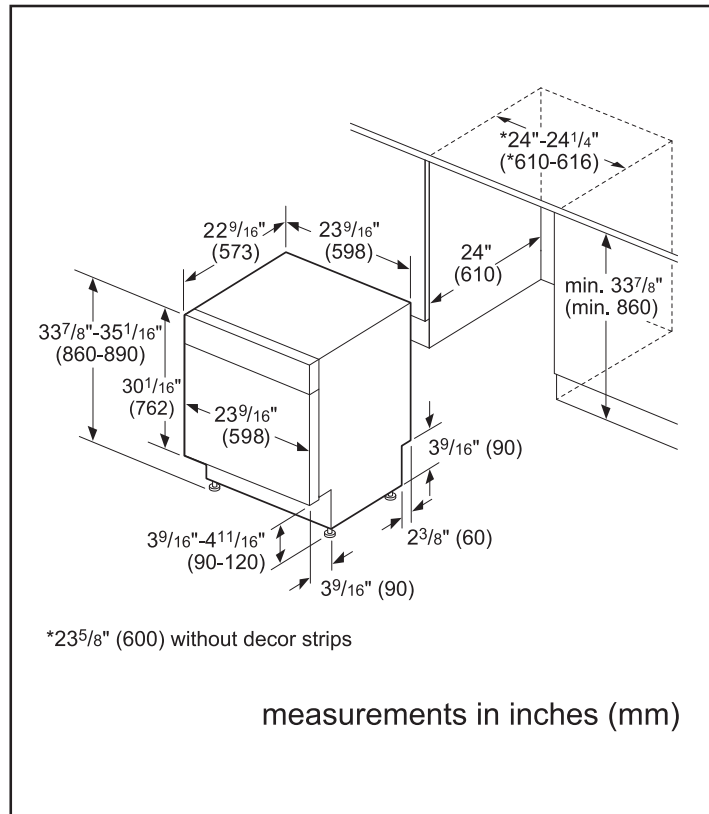

24" Recessed Handle Dishwasher

100 Series – Stainless Steel SHEM3AY55N

Installation Details

For help and assistance with Bosch accessories please visit: www.bosch-eshop.com/eshop/bosch/us or call 1-800-944-2904 Mon-Fri 5am to 6pm PST Sat 6am to 3pm PST

Notes: All height, width and depth dimensions are shown in inches. BSH reserves the absolute and unrestricted right to change product materials and specifications, at any time, without notice. Consult the product's installation instructions for final dimensional data and other details prior to making cutout. Applicable product warranty can be found in accompanying product literature or you may contact your account manager for further details.

Warranties: Bosch warrants that the Product is free from defects in materials and workmanship for a period of three hundred and sixty-five (365) days from the date of purchase. The foregoing timeline begins to run upon the date of purchase, and shall not be stalled, tolled, extended, or suspended, for any reason whatsoever. This Product is also warranted to be free from cosmetic defects in material and workmanship (such as scratches of stainless steel, paint/porcelain blemishes, chip, dents, or other damage) to the finish of the Product, for a period of thirty (30) days from the date of purchase or closing date for new construction. This cosmetic warranty excludes slight color variations due to inherent differences in painted and porcelain parts, as well as differences caused by kitchen lighting, product location, or other similar factors. This cosmetic warranty specifically excludes any display, floor, "As Is", or "B" stock appliances.

For more information on our entire line of products, go to www.bosch-home.com/us or call 1-800-944-2904

© BSH Home Appliances Corporation. All rights reserved. Bosch is a registered trademark of Robert Bosch GmbH.