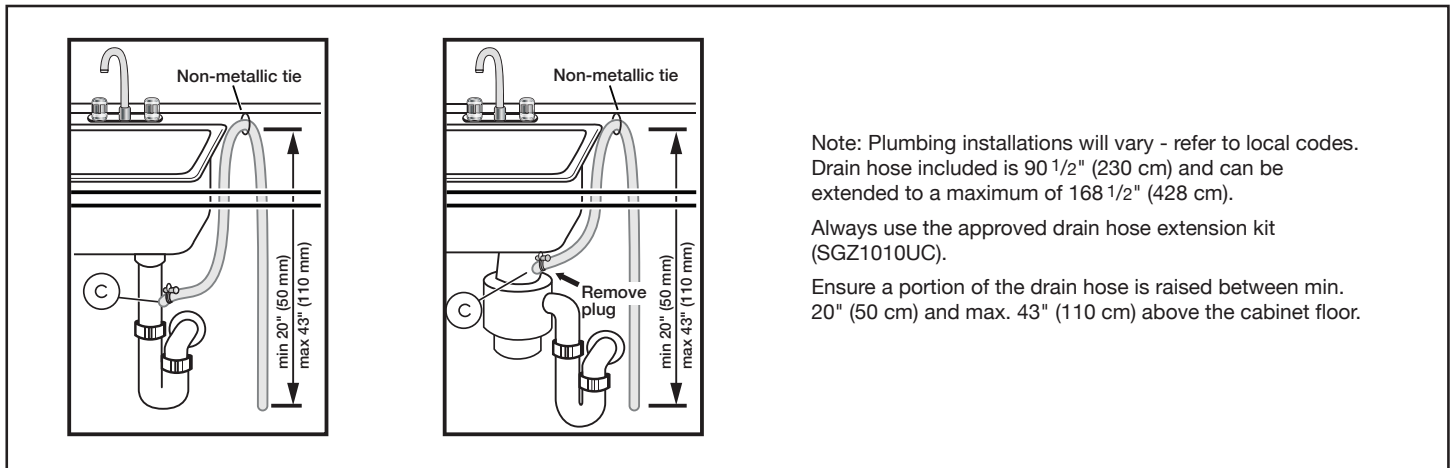

24" Recessed Handle Dishwasher

100 Series – Stainless Steel SHEM3AY55N

BOSCH
Invented for life

Installation Details

For help and assistance with Bosch accessories please visit: www.bosch-eshop.com/eshop/bosch/us or call 1-800-944-2904 Mon-Fri 5am to 6pm PST Sat 6am to 3pm PST

Notes: All height, width and depth dimensions are shown in inches. BSH reserves the absolute and unrestricted right to change product materials and specifications, at any time, without notice. Consult the product's installation instructions for final dimensional data and other details prior to making cutout. Applicable product warranty can be found in accompanying product literature or you may contact your account manager for further details.

Warranties: Bosch warrants that the Product is free from defects in materials and workmanship for a period of three hundred and sixty-five (365) days from the date of purchase. The foregoing timeline begins to run upon the date of purchase, and shall not be stalled, tolled, extended, or suspended, for any reason whatsoever. This Product is also warranted to be free from cosmetic defects in material and workmanship (such as scratches of stainless steel, paint/porcelain blemishes, chip, dents, or other damage) to the finish of the Product, for a period of thirty (30) days from the date of purchase or closing date for new construction. This cosmetic warranty excludes slight color variations due to inherent differences in painted and porcelain parts, as well as differences caused by kitchen lighting, product location, or other similar factors. This cosmetic warranty specifically excludes any display, floor, "As Is", or "B" stock appliances.

For more information on our entire line of products, go to www.bosch-home.com/us or call 1-800-944-2904

© BSH Home Appliances Corporation. All rights reserved. Bosch is a registered trademark of Robert Bosch GmbH.

04/18