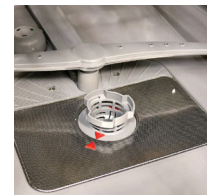

Precision Spray Arms

Specially engineered and laser cut, our precision spray arms aim water directly at the dishes to produce more efficient cleaning and a quieter performance.

Triple Filtration Filter

With multiple layers of high quality grade mesh, our filtration system effectively filters out food particles, eliminating the need for a noisy disposal.