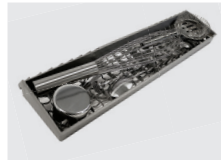

Utility Rack

Making space for those hard to place items and opening up precious space in the upper rack for all your washing needs.