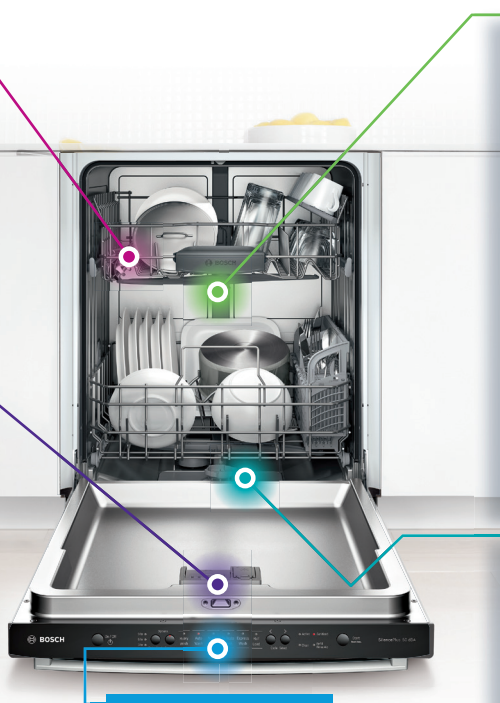

This state-of-the-art tray and basket combo waits for the right time and water temperature before releasing the detergent, achieving clean dishes with every cycle.

Cycles and Options

Producing cycles and options that fit your lifestyle, like Speed60® and Extra dry, we make it easy to find a wash to achieve clean dishes each time.

Precision Spray Arms

Specially engineered and laser cut, our precision spray arms aim water directly at the dishes to produce more efficient cleaning and a quieter performance.

Triple Filtration Filter

With multiple layers of high quality grade mesh, our filtration system effectively filters out food particles, eliminating the need for a noisy disposal.

PrecisionWash™ — So that when your dishes are done, so are you.

Bosch 100 Series Dishwashers

Feature Highlights

SHE3AR7(2/5/6)UC

24/7 Overflow Protection

Watches over your kitchen even when the dishwasher is not running. If the water level is too high, the tub pumps out the water and closes the inlet valve.

3-Level RackMatic

Easily adjust to three heights and nine rack positions, allowing taller items to fit in the middle or larger pieces in the lower rack.

Infolight®

Quiet you can see – Infolight projects a red beam on the floor to signal that a cycle is running, and turns off when your dishes are done.