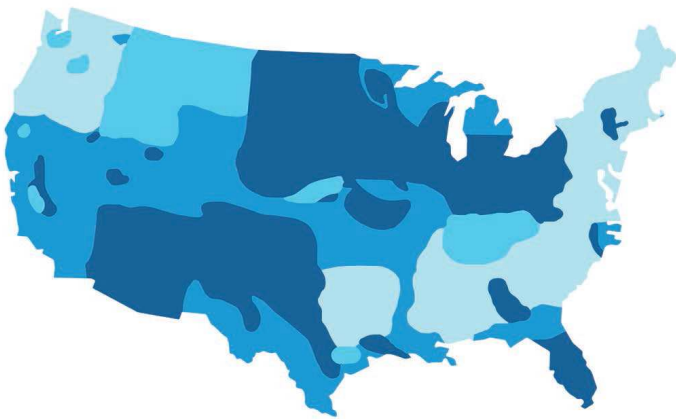

This Month: New Water Softener Dishwasher

The easy way to deal with hard water.

Hard water is tough on dishes—and your dishwasher. If you live in a hard water area, glasses may come out looking cloudy or spotted, and your dishes may not get as clean as they should. That’s why select 300 Series and ADA dishwashers offer a built-in water softener, which removes hard water spots caused by lime deposits and softens the water to appropriate levels for spot-free, shiny dishes.