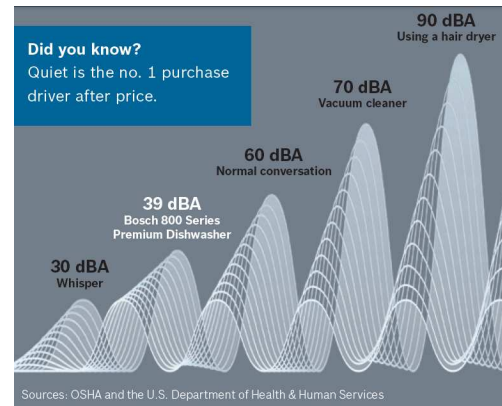

Hard water deposits

After softening the water

The Quietest dishwasher brand in the U.S.¹

With models as low as 39 dBA, Bosch is the quietest dishwasher brand in the U.S.¹ To reach these new heights of silence, Bosch engineers approached noise reduction from every angle, incorporating 18 unique sound-reducing technologies.

¹Based on an average of sound ratings for 24" full-size stainless steel tub dishwashers contained in major brands' websites. Major brands defined as TraQline Top 5 Market Share, June 2016.

Bosch Dishwasher Step-Up Guide