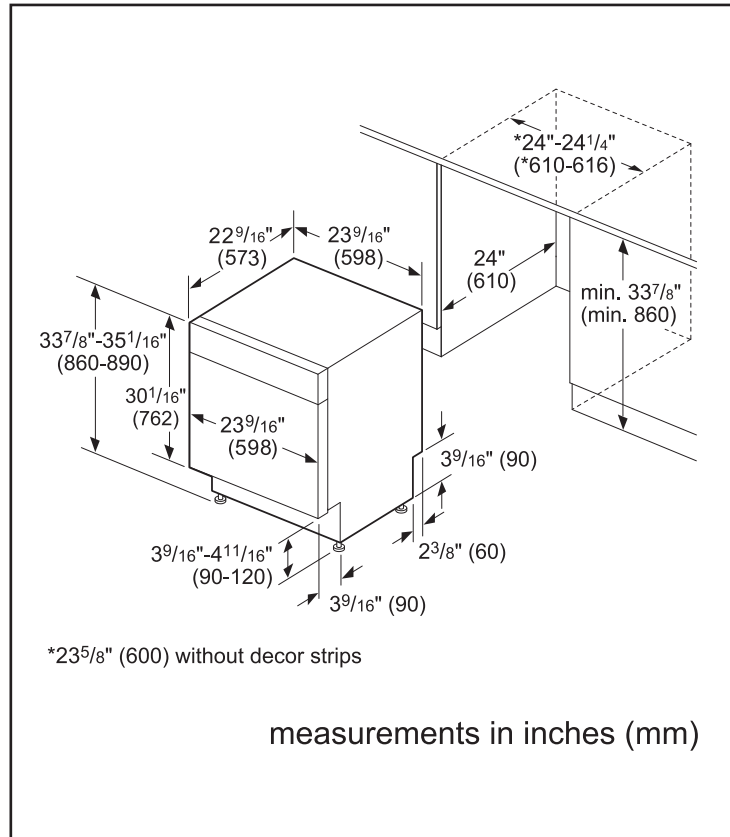

24" Bar Handle Dishwasher

100 Series – Black SHX3AR76UC

BOSCH

Invented for life

Installation Details

Accessories: To purchase Bosch accessories, cleaners & parts please visit www.bosch-home.com/us/store or call 1-800-944-2904 (Mon to Fri 5 am to 6 pm PST, Sat 6 am to 3 pm PST).

Notes: All height, width and depth dimensions are shown in inches. BSH reserves the absolute and unrestricted right to change product materials and specifications, at any time, without notice. Consult the product's installation instructions for final dimensional data and other details prior to making cutout.

Warranties: Please see Use & Care manual or Bosch website for statement of limited warranty.

For more information on our entire line of products, go to www.bosch-home.com/us or call 1-800-944-2904

© BSH Home Appliances Corporation. All rights reserved. Bosch is a registered trademark of Robert Bosch GmbH.