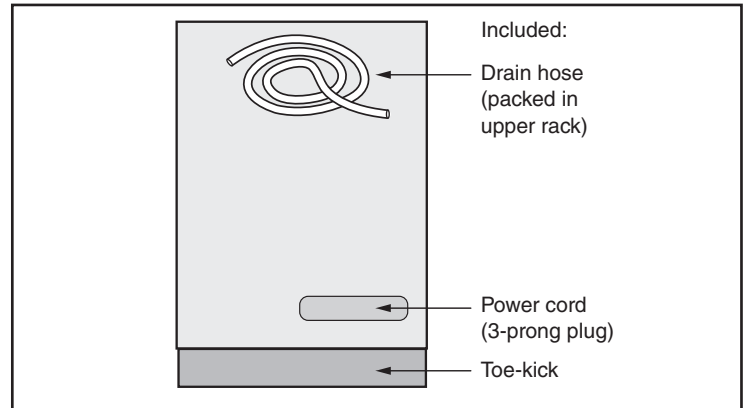

24" Bar Handle Dishwasher

100 Series – Black SHX3AR76UC

BOSCH

Invented for life

Installation Details

Accessories: To purchase Bosch accessories, cleaners & parts please visit www.bosch-home.com/us/store or call 1-800-944-2904 (Mon to Fri 5 am to 6 pm PST, Sat 6 am to 3 pm PST).

Notes: All height, width and depth dimensions are shown in inches. BSH reserves the absolute and unrestricted right to change product materials and specifications, at any time, without notice. Consult the product's installation instructions for final dimensional data and other details prior to making cutout.