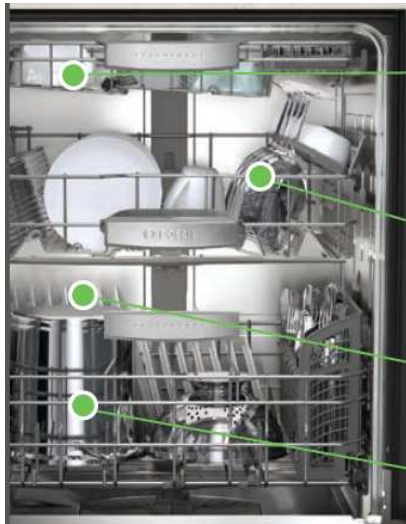

New Third Rack Dishwashers

Introducing the all new Bosch dishwasher collection, featuring 3rd racks across all 300, 500, 800 Series models, adding 30% more loading area without sacrificing it elsewhere.

- Accommodates larger, deeper items like 6" x 2.5" cereal bowls.
- Angled to allow for 9" wine glass in upper rack.
- Fits dinner plates up to 11.5".
- Frees up space below for larger items like stock pots.