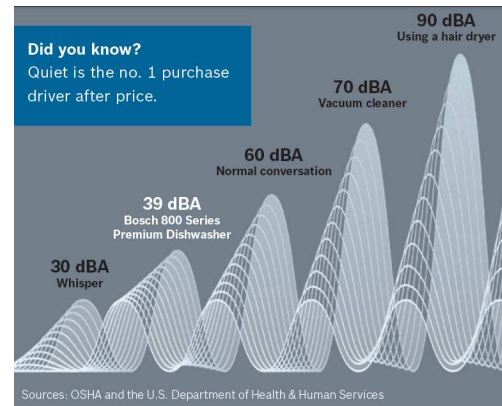

The Quietest dishwasher brand in the U.S.¹

With models as low as 39 dBA, Bosch is the quietest dishwasher brand in the U.S.¹ To reach these new heights of silence, Bosch engineers approached noise reduction from every angle, incorporating 18 unique sound-reducing technologies.

¹Based on an average of sound ratings for 24" full-size stainless steel tub dishwashers contained in major brands' websites. Major brands defined as TraQline Top 5 Market Share, June 2016.