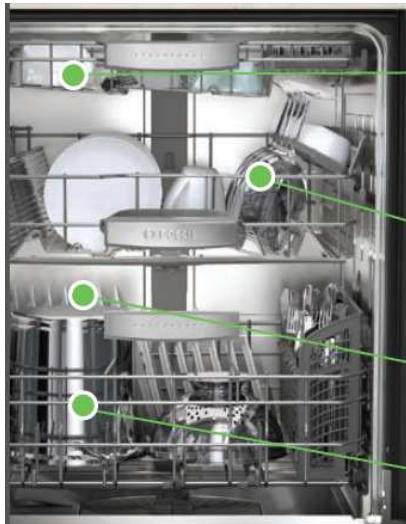

This Month: New Third Rack Dishwashers

Introducing the all new Bosch dishwasher collection, featuring 3rd racks across all 300, 500, 800 Series models, adding 30% more loading area without sacrificing it elsewhere.

- Accommodates larger, deeper items like 6" x 2.5" cereal bowls.
- Angled to allow for 9" wine glass in upper rack.
- Fits dinner plates up to 11.5".
- Frees up space below for larger items like stock pots.