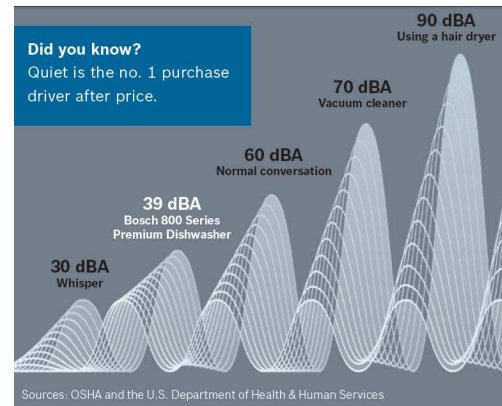

The Quietest dishwasher brand in the U.S.¹

With models as low as 39 dBA, Bosch is the quietest dishwasher brand in the U.S.¹ To reach these new heights of silence, Bosch engineers approached noise reduction from every angle, incorporating 18 unique sound-reducing technologies.

¹Based on an average of sound ratings for 24" full-size stainless steel tub dishwashers contained in major brands' websites. Major brands defined as TraQline Top 5 Market Share, June 2016.

Bosch Dishwasher Step-Up Guide

Find a complete dishwasher assortment on BestBuy.com/Bosch.