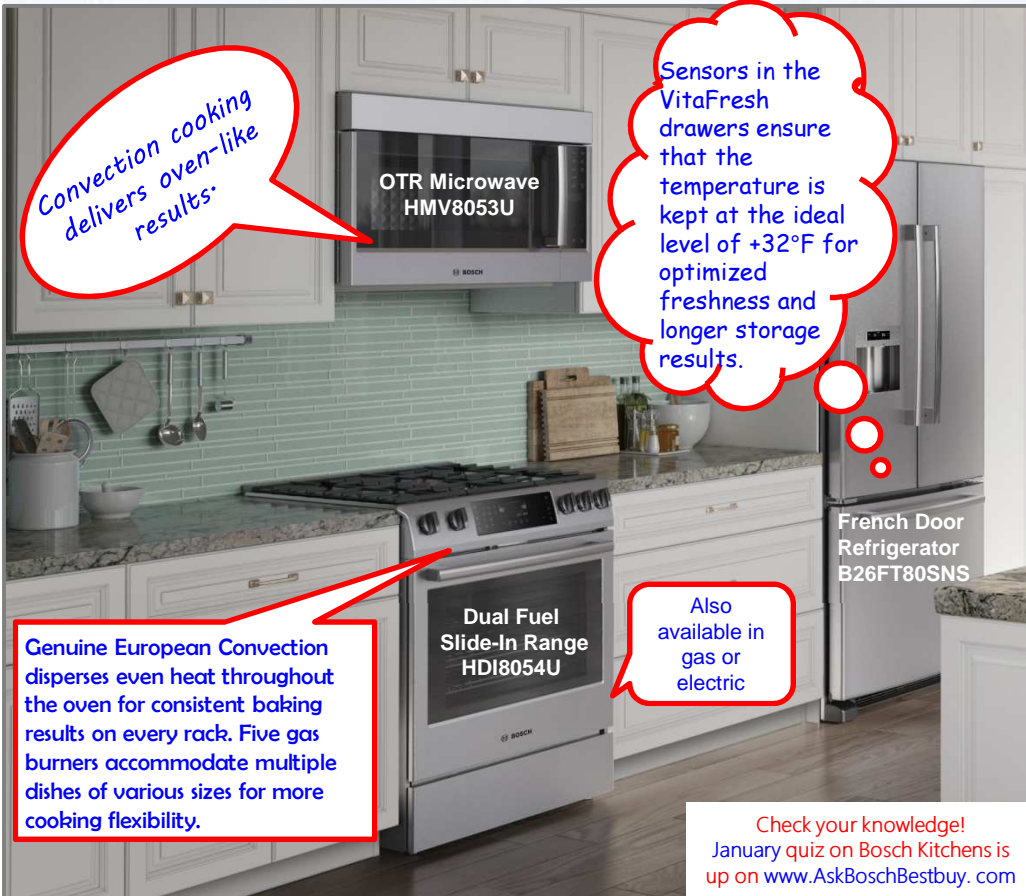

New year. New kitchen. Why sell a Bosch kitchen suite in 2017?

Convection cooking delivers oven-like results.

Sensors in the VitaFresh drawers ensure that the temperature is kept at the ideal level of +32°F for optimized freshness and longer storage results.

Expandable wings on our flexible 3rd rack adds 30% more loading capacity and provide extra height to fit ramekins, measuring cups and extra large utensils

40 dBA: Quietest dishwasher brand

RackMatic® offers 3 height levels, for 9 possible rack positions.

InfoLight® shines on the floor so you know the dishwasher's running.

Genuine European Convection disperses even heat throughout the oven for consistent baking results on every rack. Five gas burners accommodate multiple dishes of various sizes for more cooking flexibility.