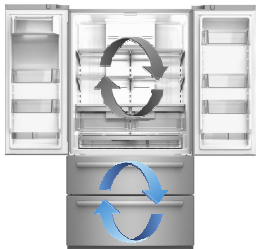

Monthly Update: Training Center

BOSCH
Invented for life

August 2016

Coming Soon....

New Bosch Counter Depth 4-Door Refrigerator

With features like a **Two Drawer Freezer** access which makes it easy to organize and reach contents, full-width **Chiller Drawer** with adjustable divider for extra-cold storage, **Retractable shelf** for tall item storage, **Dual cycle** and **Dual Air-Cooled** refrigeration system, two **humidity-controlled** crisper drawers, hidden hinges, LED lighting and many more features that are sure to fit all your customers counter depth refrigeration needs.

21 cu.ft.
B21CL80SNS
Sku 5546303
MAP: \$2799

Dual Cycle and Dual Air-Cooled System

The refrigerator and freezer sections each have **independent automatic frost-free systems**, which **keeps food fresher** and maintains consistent temperatures throughout each section. Cooled air circulates and stays within each compartment maintaining **consistent temperatures** and **minimizing odor transfer**

Chiller Drawer

Freshness feature offering **extra cold storage** in a full-width zone with adjustable divider, ideal for storing meat & fish

Retractable Shelf

Flexible feature offering **customized organization** and an **easy solution** for **tall-item** storage