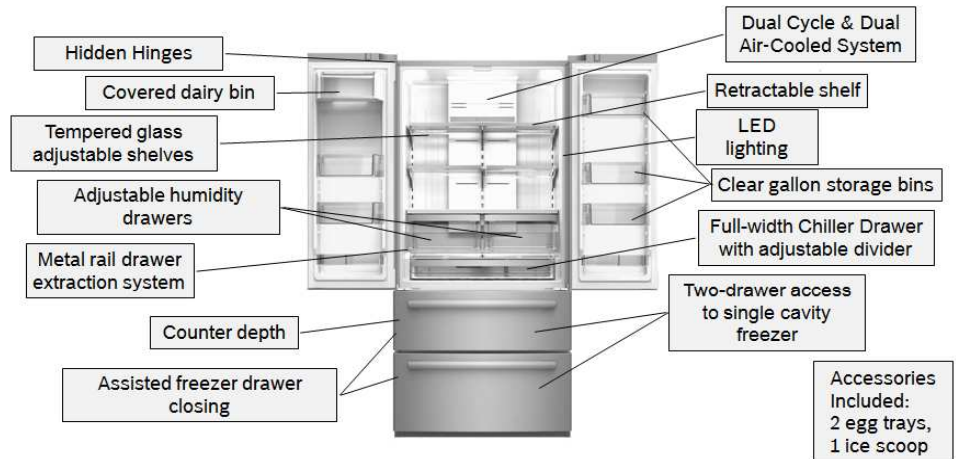

Monthly Update: Training Center

BOSCH
Invented for life

August 2016

Coming Soon....

New Bosch Counter Depth 4-Door Refrigerator

With features like a **Two Drawer Freezer** access which makes it easy to organize and reach contents, full-width **Chiller Drawer** with adjustable divider for extra-cold storage, **Retractable shelf** for tall item storage, **Dual cycle** and **Dual Air-Cooled** refrigeration system, two **humidity-controlled** crisper drawers, hidden hinges, LED lighting and many more features that are sure to fit all your customers counter depth refrigeration needs.

21 cu.ft.
B21CL80SNS
Sku 5546303
MAP: \$2799

Dual Cycle and Dual Air-Cooled System

The refrigerator and freezer sections each have **independent automatic frost-free systems**, which **keeps food fresher** and maintains consistent temperatures throughout each section. Cooled air circulates and stays within each compartment maintaining **consistent temperatures** and **minimizing odor transfer**

Chiller Drawer

Freshness feature offering **extra cold storage** in a full-width zone with adjustable divider, ideal for storing meat & fish

Retractable Shelf

Flexible feature offering **customized organization** and an **easy solution** for **tall-item** storage