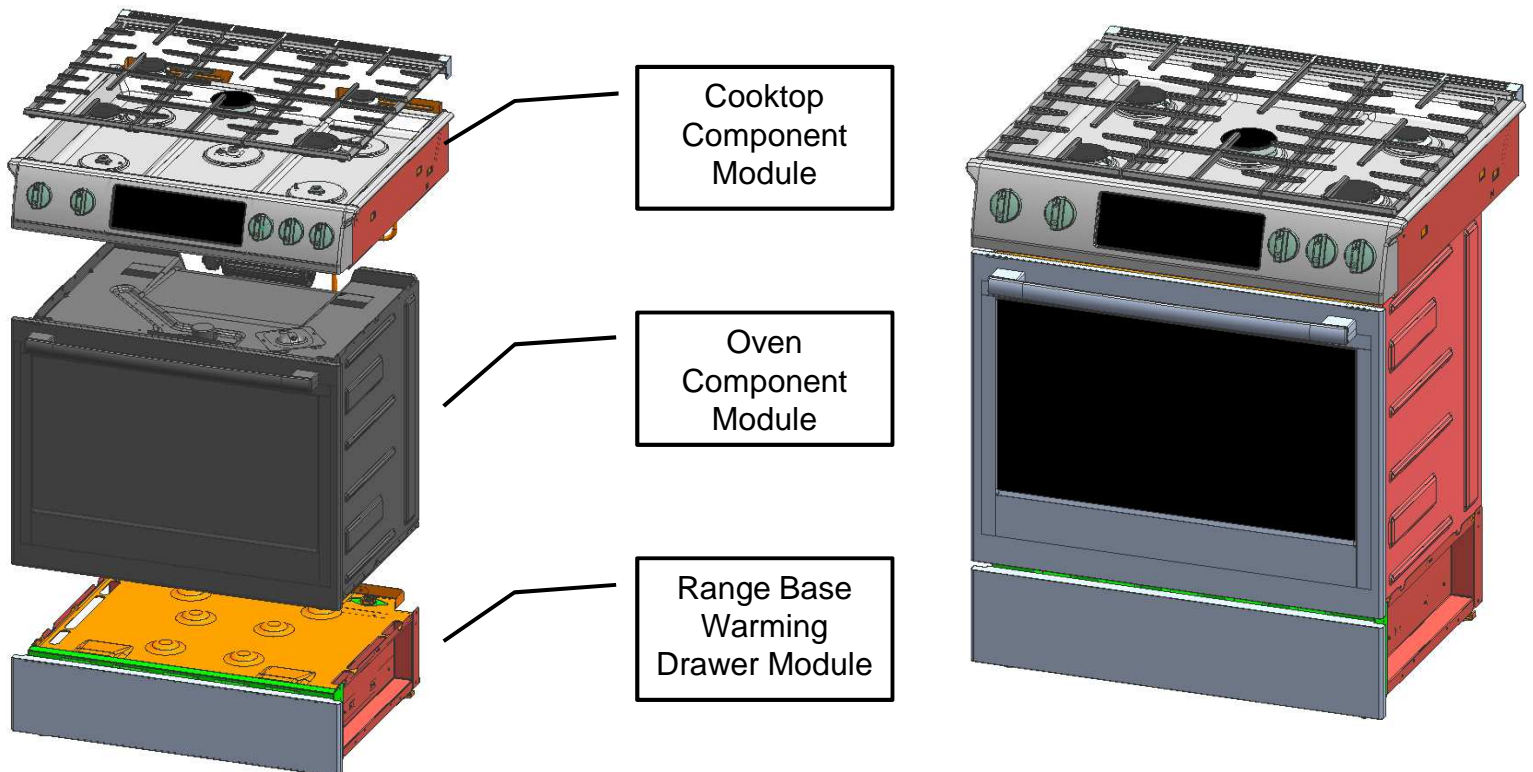

For any additional questions on Bosch slide-in ranges, please contact our product specialists through our sales support website: www.askboschbestbuy.com Live Chat: Mon-Fri 8:30AM to 5:30PM EST Outside of chat hours? Submit a question and receive a response within 24 Hours.